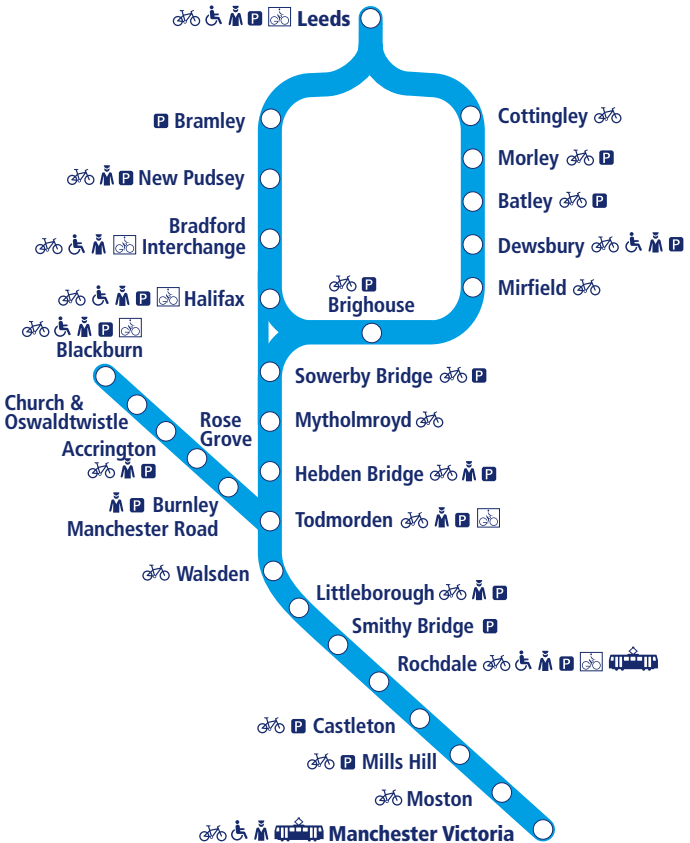

Train times

13 December 2015 – 14 May 2016

Leeds to Manchester Victoria via Bradford Interchange/Dewsbury and Manchester to Blackburn

- Parking available
- Staff in attendance
- Bicycle store facility
- Bike & Go
- Metrolink Interchange stations
- Disabled assistance available

This timetable shows a summary of our train services between Leeds and Manchester Victoria, and all of our services between Manchester and Todmorden. TransPennine Express also run other non-stop services between Manchester Victoria – Leeds. Trains between York/Leeds and Blackpool are shown in Timetable 8.

How to read this timetable

Look down the left hand column for your departure station. Read across until you find a suitable departure time. Read down the column to find the arrival time at your destination. Through services are shown in **bold** type (this means you won't have to change trains). Connecting services are shown in light type. If you travel on a connecting service, change at the next station shown in bold or if you arrive on a connecting service, change at the last station shown in bold, unless a footnote advises otherwise.