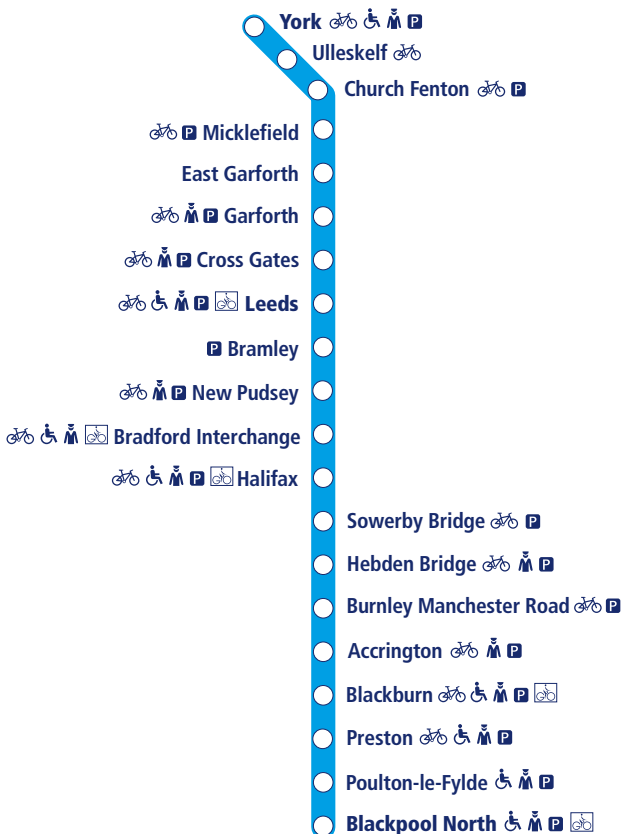

## York to Blackpool North

This timetable is a summary of our train services between York and Blackpool North. Other trains also run between York and Leeds, Leeds and Hebden Bridge, Accrington and Preston, and Preston and Blackpool.

## How to read this timetable

Look down the left hand column for your departure station. Read across until you find a suitable departure time. Read down the column to find the arrival time at your destination. Through services are shown in **bold** type (this means you won't have to change trains). Connecting services are shown in light type. If you travel on a connecting service, change at the next station shown in bold or if you arrive on a connecting service, change at the last station shown in bold, unless a footnote advises otherwise.