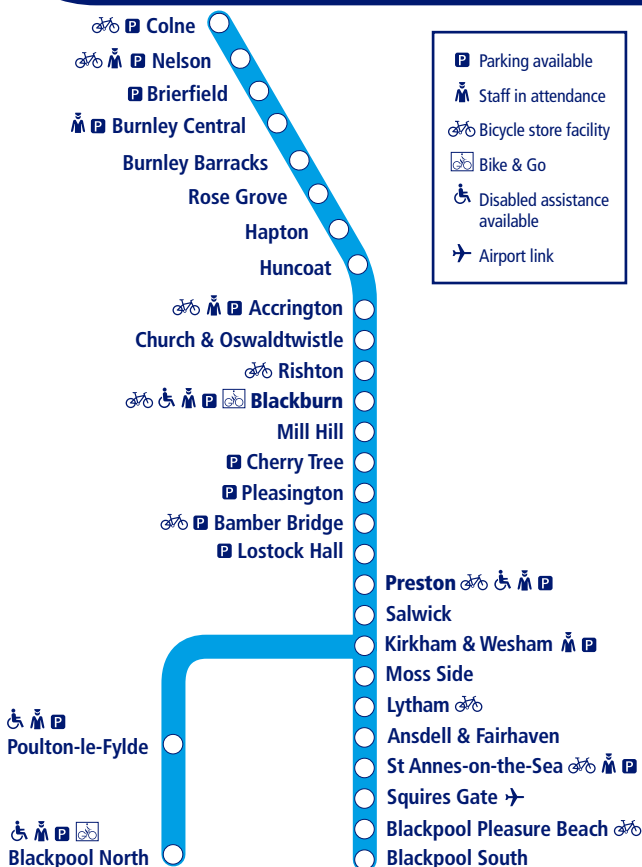

9

Train times

 11 December 2016
 – 20 May 2017

Colne to Preston and Blackpool South

This timetable shows all train services between **Colne and Preston/Blackpool**. Trains between **York/Leeds and Blackpool North** are shown in Timetable 8. For trains between **Clitheroe, Blackburn and Manchester Victoria** see Timetable 12. The complete service between **Blackpool and Preston** is shown in Timetable 13.

How to read this timetable

Look down the left hand column for your departure station. Read across until you find a suitable departure time. Read down the column to find the arrival time at your destination. Through services are shown in **bold** type (this means you won't have to change trains). Connecting services are shown in light type. If you travel on a connecting service, change at the next station shown in bold or if you arrive on a connecting service, change at the last station shown in bold, unless a footnote advises otherwise.