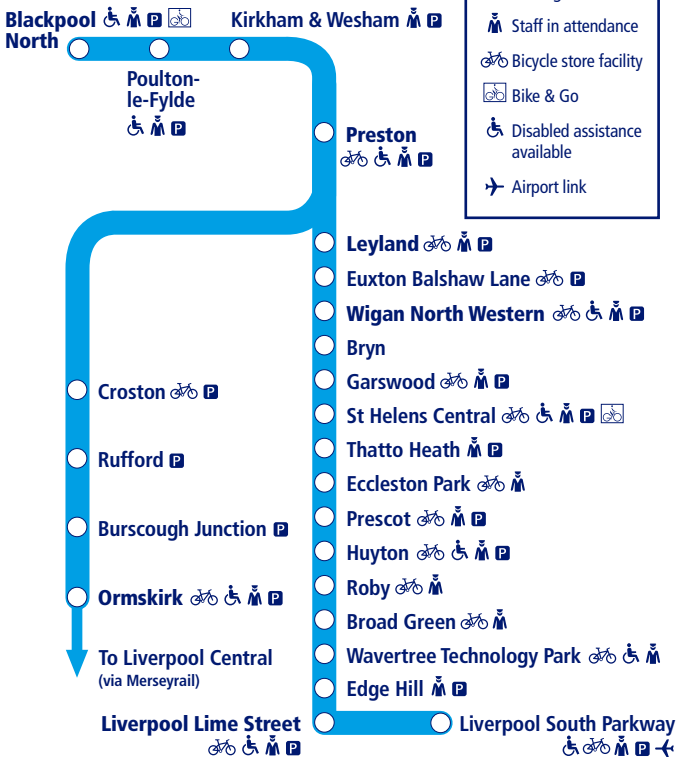

10

Train times

11 December 2016
– 20 May 2017

Liverpool to Wigan and Blackpool North

This timetable shows a summary of train services between **Blackpool, Preston, Wigan and Liverpool** and the complete train service between **Preston and Ormskirk**. Other trains run between **Preston and Wigan**.

How to read this timetable

Look down the left hand column for your departure station. Read across until you find a suitable departure time. Read down the column to find the arrival time at your destination. Through services are shown in **bold** type (this means you won't have to change trains). Connecting services are shown in light type. If you travel on a connecting service, change at the next station shown in bold or if you arrive on a connecting service, change at the last station shown in bold, unless a footnote advises otherwise.