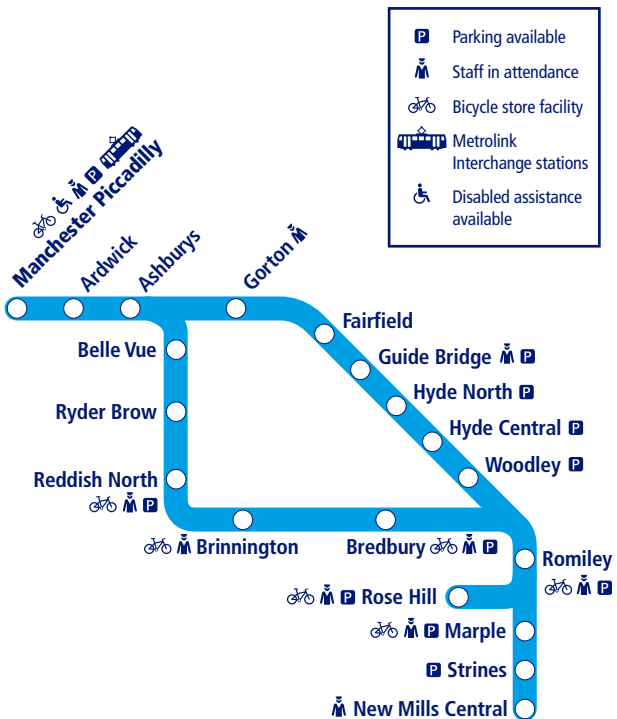

22

Train times

11 December 2016
– 20 May 2017

Manchester to New Mills Central and Rose Hill

- Parking available
- Staff in attendance
- Bicycle store facility
- Metrolink Interchange stations
- Disabled assistance available