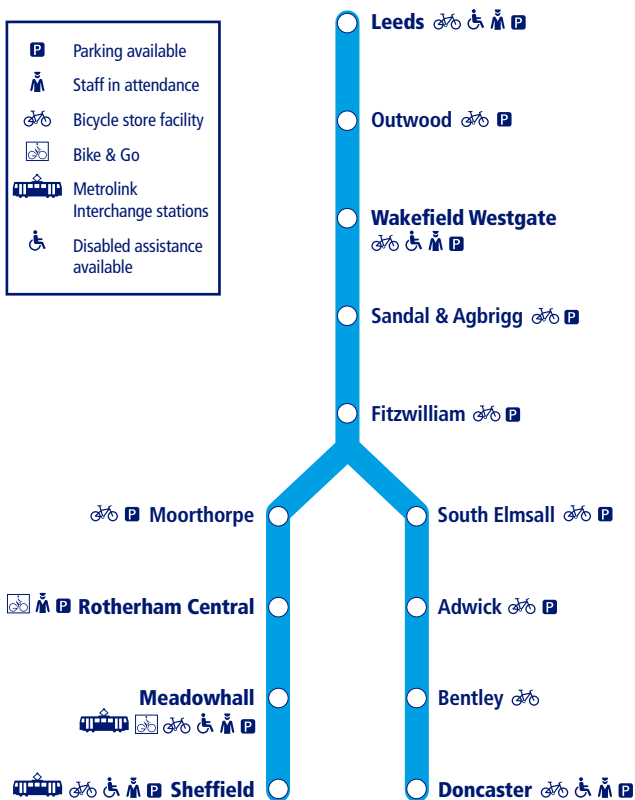

42

Train times

11 December 2016
– 20 May 2017

Leeds to Sheffield and Doncaster (Wakefield Line)

	Parking available
	Staff in attendance
	Bicycle store facility
	Bike & Go
	Metrolink Interchange stations
	Disabled assistance available

This timetable shows all train services between **Leeds and Sheffield via Moorthorpe**.

How to read this timetable

Look down the left hand column for your departure station. Read across until you find a suitable departure time. Read down the column to find the arrival time at your destination. Through services are shown in **bold** type (this means you won't have to change trains). Connecting services are shown in light type. If you travel on a connecting service, change at the next station shown in bold or if you arrive on a connecting service, change at the last station shown in bold, unless a footnote advises otherwise.