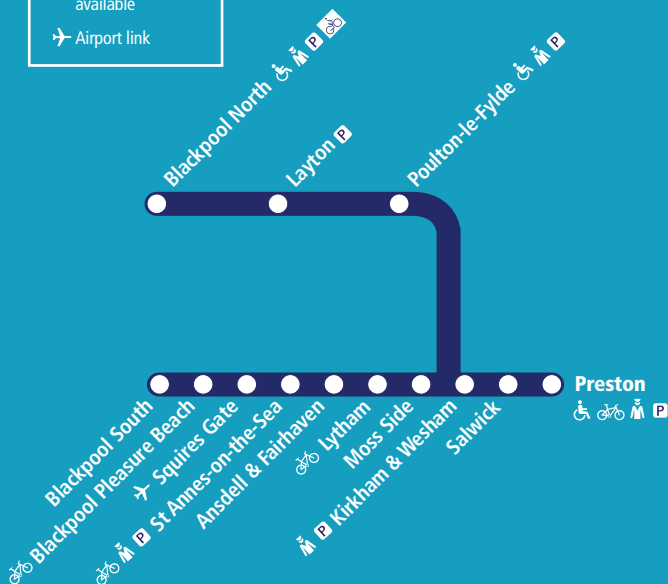

Preston to Blackpool

Rail replacement bus timetable

11 November 2017 – 28 January 2018

Parking available

Staff in attendance

Bicycle store facility

Bike & Go

Disabled assistance
available

Airport link

This timetable runs
until 28 January.
A new timetable will
be produced from
29 January –
25 March 2018.

Delivered for you by: