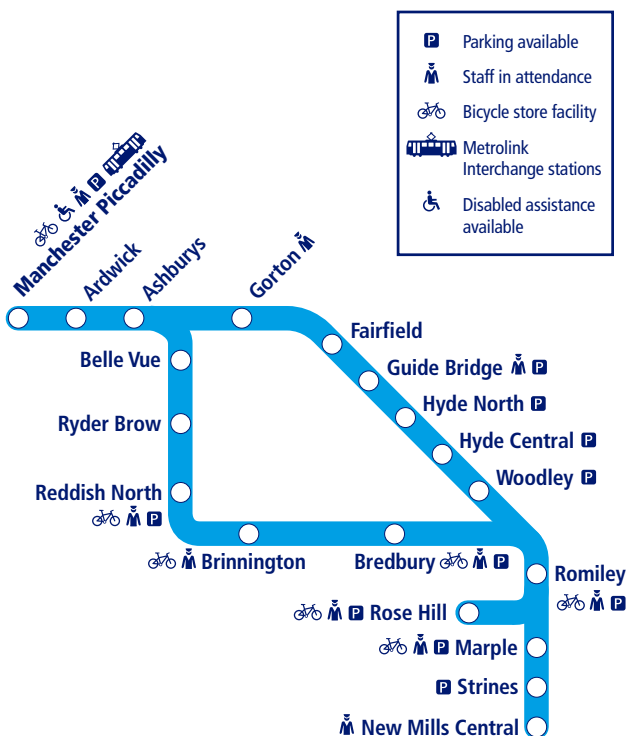

22

Train times

10 December 2017 - 19 May 2018

Manchester to New Mills Central and Rose Hill

This timetable shows the complete train service between **New Mills Central/Rose Hill and Manchester**. For train services to and from the **Hope Valley and Sheffield** see Timetable 23.

How to read this timetable

Look down the left hand column for your departure station. Read across until you find a suitable departure time. Read down the column to find the arrival time at your destination. Through services are shown in bold type (this means you won't have to change trains). Connecting services are shown in light type. If you travel on a connecting service, change at the next station shown in bold or if you arrive on a connecting service, change at the last station shown in bold, unless a footnote advises otherwise.

TrainTracker™

For up to date travel information and live departures direct to your mobile, text your station **name** or **location code** to **8 49 50**.

Customers with disabilities or restricted mobility are encouraged to contact our **Customer Experience Centre** who will book assistance for you.