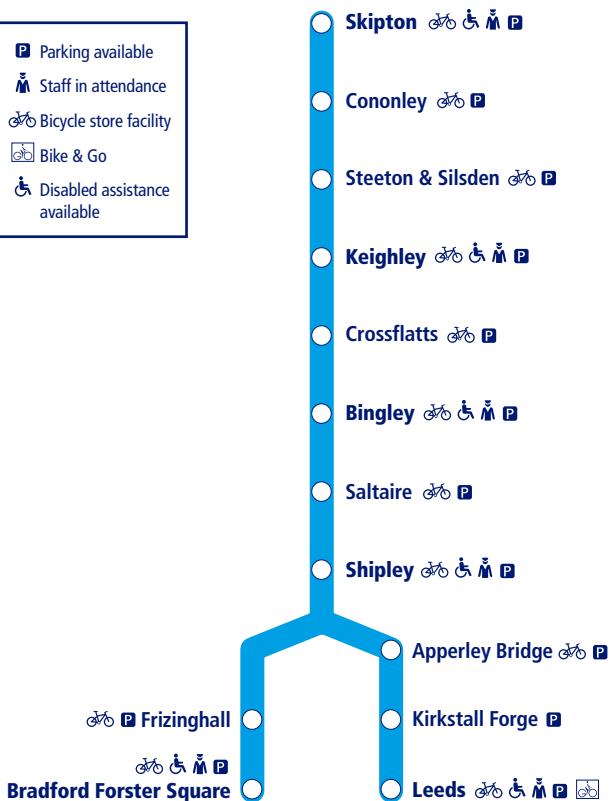

## Skipton to Leeds and Bradford Forster Square (Airedale Line)

	Parking available
	Staff in attendance
	Bicycle store facility
	Bike & Go
	Disabled assistance available

This timetable shows all train services between **Skipton and Leeds/Bradford Forster Square**.