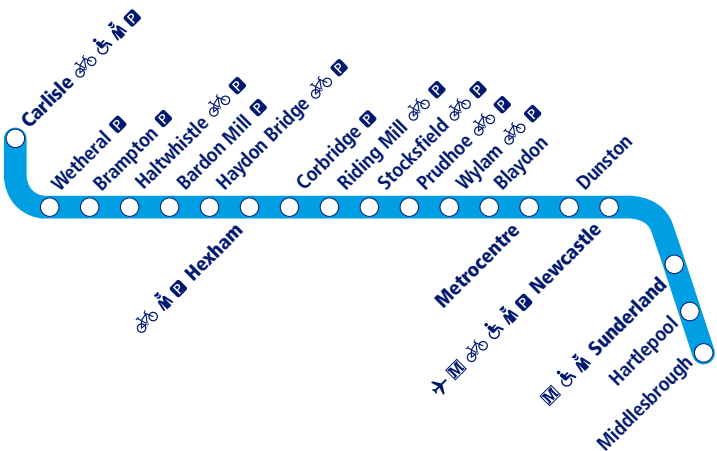

4

Train times

9 December 2018 – 18 May 2019

Sunderland and Newcastle to Hexham and Carlisle

-  Parking available
-  Staff in attendance
-  Bicycle store facility
-  Metro Interchange stations
-  Disabled assistance available
-  Airport link

This timetable shows all train services between **Newcastle, Hexham** and **Carlisle**.

How to read this timetable

Look down the left hand column for your departure station. Read across until you find a suitable departure time. Read down the column to find the arrival time at your destination. Through services are shown in bold type (this means you won't have to change trains). Connecting services are shown in light type. If you travel on a connecting service, change at the next station shown in bold or if you arrive on a connecting service, change at the last station shown in bold, unless a footnote advises otherwise.