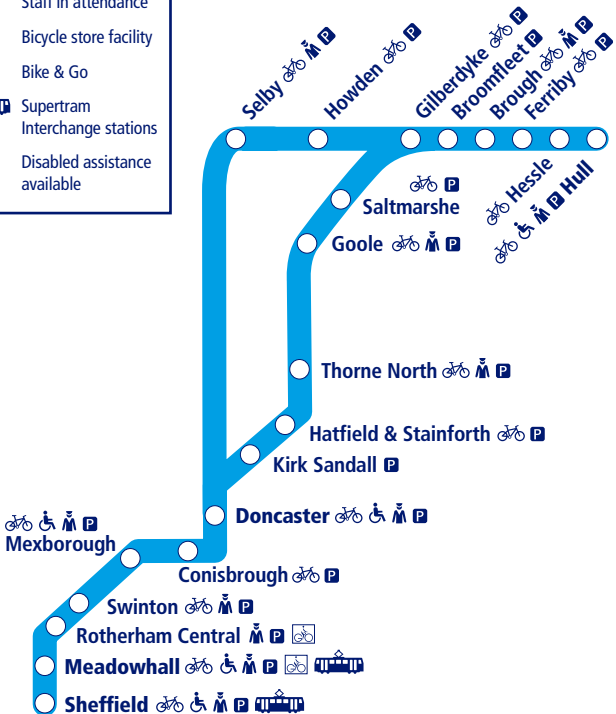

30

Train times

9 December 2018 – 18 May 2019

Hull to Doncaster and Sheffield

-  Parking available
-  Staff in attendance
-  Bicycle store facility
-  Bike & Go
-  Supertram
Interchange stations
-  Disabled assistance available

This timetable shows a summary of train services between **Hull and Doncaster/Sheffield**. Other trains also run between **Goole and Doncaster, Doncaster and Sheffield**, and Meadowhall and Sheffield. Other services are available between **Hull and Gilberdyke**.

How to read this timetable

Look down the left hand column for your departure station. Read across until you find a suitable departure time. Read down the column to find the arrival time at your destination. Through services are shown in bold type (this means you won't have to change trains). Connecting services are shown in light type. If you travel on a connecting service, change at the next station shown in bold or if you arrive on a connecting service, change at the last station shown in bold, unless a footnote advises otherwise.

TrainTracker™

For up to date travel information and live departures direct to your mobile, text your station **name** or **location code** to **8 49 50**.

Customers with disabilities or restricted mobility are encouraged to contact our **Customer Experience Centre** who will book assistance for you.