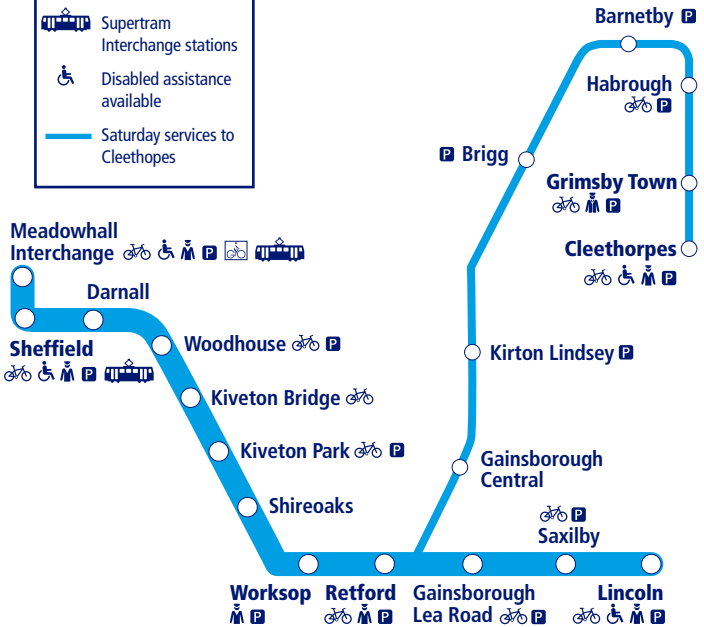

32

Train times

9 December 2018 – 18 May 2019

Sheffield to Gainsborough to Lincoln/Cleethorpes

	Parking available
	Staff in attendance
	Bicycle store facility
	Bike & Go
	Supertram Interchange stations
	Disabled assistance available
	Saturday services to Cleethorpes

This timetable shows the complete service between **Sheffield and Lincoln**.

How to read this timetable

Look down the left hand column for your departure station. Read across until you find a suitable departure time. Read down the column to find the arrival time at your destination. Through services are shown in bold type (this means you won't have to change trains). Connecting services are shown in light type. If you travel on a connecting service, change at the next station shown in bold or if you arrive on a connecting service, change at the last station shown in bold, unless a footnote advises otherwise.

North Notts and Lincs Community Rail Partnership
www.west-lindsey.gov.uk/my-services/my-community/transport-and-parking/north-notts-and-lincs-community-rail-partnership/

Some stations on this route are adopted by local community groups. For more information visit northernrailway.co.uk/community

TrainTracker™

For up to date travel information and live departures direct to your mobile, text your station **name** or **location code** to **8 49 50**.

Customers with disabilities or restricted mobility are encouraged to contact our **Customer Experience Centre** who will book assistance for you.