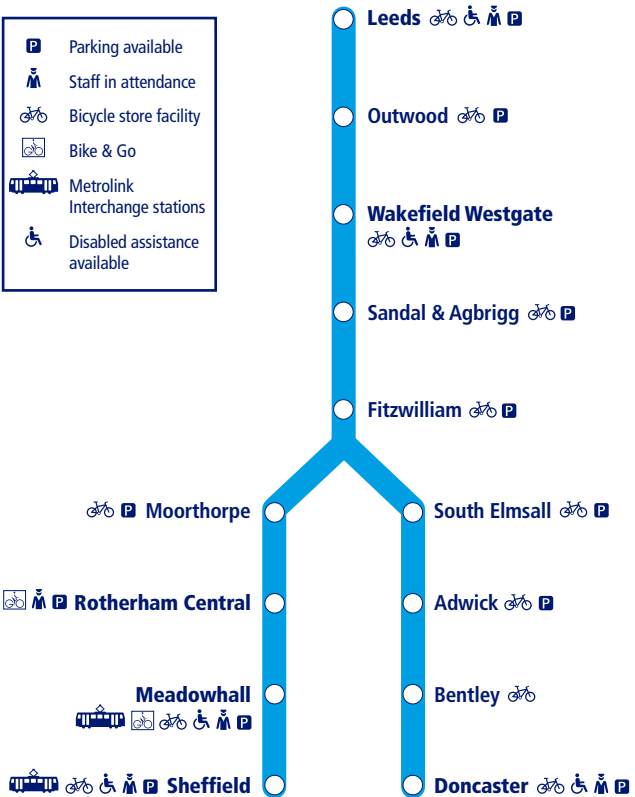

## Leeds to Sheffield and Doncaster (Wakefield Line)

-  Parking available
-  Staff in attendance
-  Bicycle store facility
-  Bike & Go
-  Metrolink Interchange stations
-  Disabled assistance available

This timetable shows all train services between **Leeds and Sheffield via Moorthorpe**.

# Leeds to Sheffield and Doncaster (Wakefield Line)