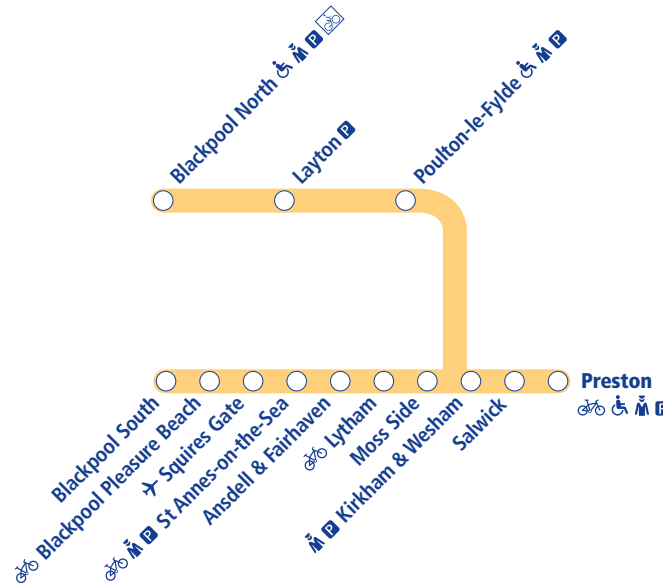

Customer helpline

For comments and enquiries
telephone **0845 00 00 125** or **0113 881 4750**
email **customer.relations@northernrail.org**
@northernrailorg

Access, disabled information or cycle assistance

freephone **08081 56 16 06**
email **assistance@northernrail.org**
textphone **08456 045 608**

Lost property

telephone **0845 00 00 125**
email **lost.property@northernrail.org**

Fares and service information

National Rail Enquiries
telephone **08457 48 49 50**
textphone **0845 60 50 600**
website **nationalrail.co.uk**

CRIMESTOPPERS 0800 555 111

Call anonymously with information about crime
Northern working in partnership with the charity Crimestoppers

British Transport Police

telephone **0800 40 50 40**

Correspondence

Customer Relations Department
Northern Rail
Freepost (RLSL-ABEC-BGUU)
Leeds LS1 4DY

Northern Rail Limited: a joint venture of Serco and Abellio
Registered No: 04619954
Registered Office: Serco House, 16 Bartley Wood Business Park,
Bartley Way, Hook, Hampshire RG27 9UY, UK

Train times

18 May – 5 October 2014

Preston
to
Blackpool

Parking available
Staff in attendance
Bicycle store facility
Bike & Go
Disabled assistance available
Airport link

Rail Users' Group

Blackpool and Fylde Rail Users' Association
Paul Nettleton, 8 Balham Avenue, Blackpool,
Lancs. FY4 3QP.

Bus pick-up points

Ans dell & Fairhaven – at the bus stops on Clifton Drive, near the Fairhaven Pub – same side as the pub for Blackpool South, and opposite for Preston.

Blackpool North – at the bus stop outside the station entrance.

Blackpool Pleasure Beach – at the bus stops on Burlington Road West, outside the Henson Hotel for Preston, and outside the Big Blue Hotel for Blackpool South.

Blackpool South – at the station entrance on Waterloo Road.

Kirkham & Wesham – the bus stops on the bridge outside the station, same side of the road as the station for Preston, opposite for Blackpool.

Layton – on Warbreck Hill Road at the junction with Warley Road.

Lytham – on the station approach road, by the Lytham Bowling Club.

Moss Side – on Lytham Road, outside the Lawnsdale Country Park entrance, near the level crossing.

Poulton-le-Fylde – at the bus stop opposite the station entrance on Breck Road.

Preston – at the short stay car park on Butler Street.

Salwick – the lay-by next to the BNFL main gate on Station Road.

Squires Gate – at the bus stops on Squires Gate Lane, same side of the road as the station for Preston, opposite for Blackpool.

St Annes-on-the-Sea

– outside the station on St Andrews Road North.

We're sorry but we can't carry dogs or non-folding prams, pushchairs, bikes and wheelchairs on the replacement buses.