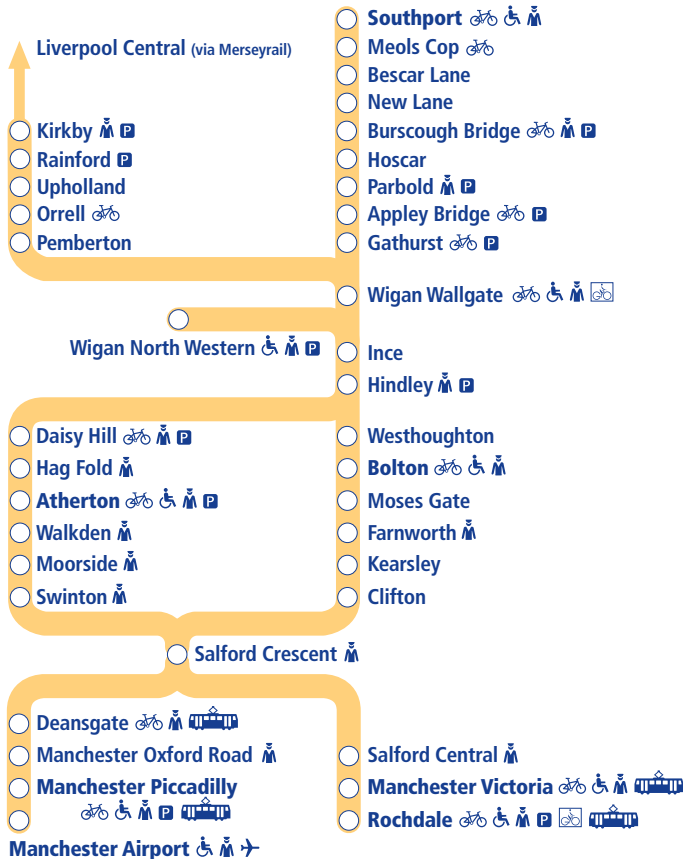

Customer helpline

For comments and enquiries
telephone **0845 00 00 125** or **0113 881 4750**
email customer.relations@northernrail.org
[@northernrailorg](https://twitter.com/northernrailorg)

Access, disabled information or cycle assistance

freephone **08081 56 16 06**
email assistance@northernrail.org
textphone **08456 045 608**

Lost property

telephone **0845 00 00 125**
email lost.property@northernrail.org

Fares and service information

National Rail Enquiries
telephone **08457 48 49 50**
textphone **0845 60 50 600**
website nationalrail.co.uk

CRIMESTOPPERS

0800 555 111

Call anonymously with information about crime
Northern working in partnership with the charity Crimestoppers

British Transport Police

telephone **0800 40 50 40**

Correspondence

Customer Relations Department
Northern Rail
Freeport (RLSL-ABEC-BGUU)
Leeds LS1 4DY

scan to download our mobile app

Northern Rail Limited: a joint venture of Serco and Abellio
Registered No: 04619954
Registered Office: Serco House, 16 Bartley Wood Business Park,
Bartley Way, Hook, Hampshire RG27 9UY, UK

Parking available
Staff in attendance
Bicycle store facility
Bike & Go
Metrolink Interchange stations
Disabled assistance available
Airport link

Train times

18 May – 5 October 2014

Manchester and Manchester Airport to Southport and Kirkby

Rail Users' Groups

OPSTA

The Ormskirk, Preston and Southport Travellers' Association. Roger Bell, OPSTA Chairman, Haydock Farm, School Lane, Burscough, Lancashire L40 4AE email hrogerbell@talktalk.net.

Friends of Walkden Station:

walkdenstation.org.uk

Friends of Hindley Station:

sheiladavidson.fohs@yahoo.co.uk

Passengers for Shevington should use Gathurst Station