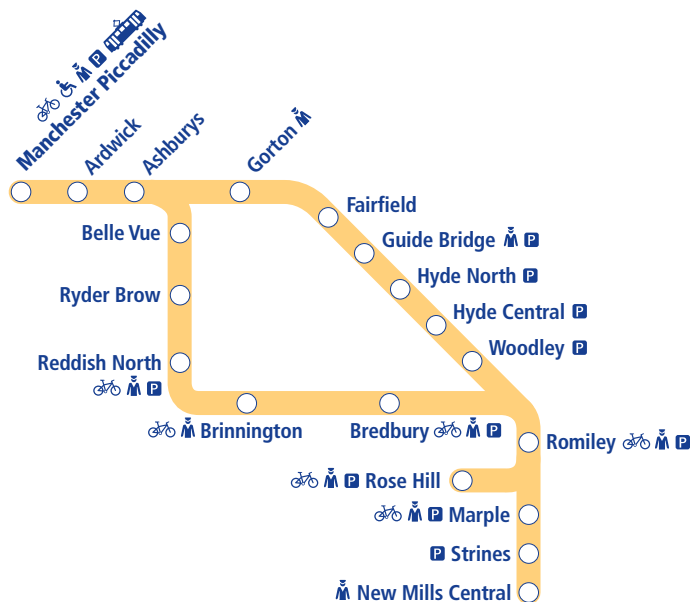

This timetable shows the complete train service between New Mills Central/Rose Hill and Manchester. For train services to and from the Hope Valley and Sheffield see Timetable 23.

Through trains and connections