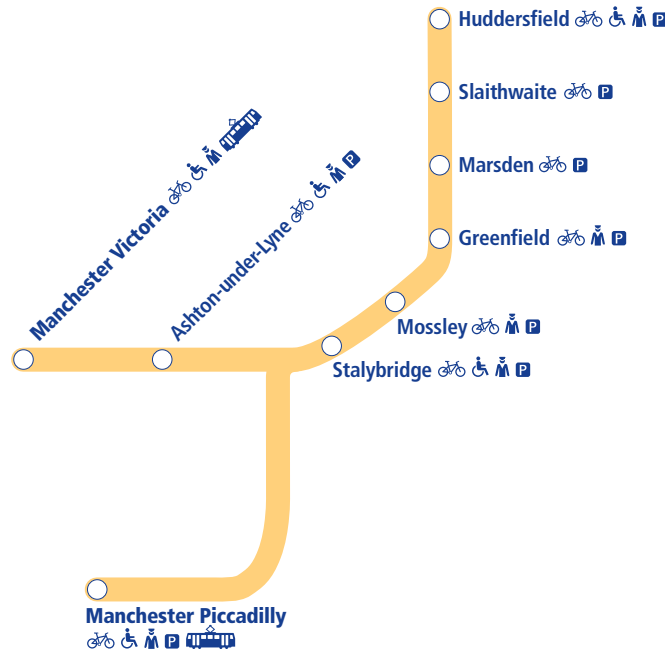

Customer helpline

For comments and enquiries
telephone **0845 00 00 125** or **0113 881 4750**
email customer.relations@northernrail.org
[@northernrailorg](https://twitter.com/northernrailorg)

Access, disabled information or cycle assistance

freephone **08081 56 16 06**
email assistance@northernrail.org
textphone **08456 045 608**

Lost property

telephone **0845 00 00 125**
email lost.property@northernrail.org

Fares and service information

National Rail Enquiries
telephone **08457 48 49 50**
textphone **0845 60 50 600**
website nationalrail.co.uk

CRIMESTOPPERS 0800 555 111

Call anonymously with information about crime

Northern working in partnership with the charity Crimestoppers

British Transport Police

telephone **0800 40 50 40**

Correspondence

Customer Relations Department
Northern Rail
Freepost (RLSL-ABEC-BGUU)
Leeds LS1 4DY

scan to download our mobile app

Northern Rail Limited: a joint venture of Serco and Abellio
Registered No: 04619954
Registered Office: Serco House, 16 Bartley Wood Business Park,
Bartley Way, Hook, Hampshire RG27 9UY, UK

Train times

18 May – 13 December 2014

Manchester to Stalybridge and Huddersfield

Parking available
Staff in attendance
Bicycle store facility
Metrolink Interchange stations
Disabled assistance available

Bus pick-up points

Ashton under Lyne – in station car park.

Greenfield – the bus stops outside station – on the same side of the road as the station for Huddersfield, and the opposite side of the road for Manchester.

Huddersfield – the rail replacement stop S1, on Railway Street.

Manchester Piccadilly – the bus stops on the station approach.

Manchester Victoria – the bus stops at the front of the station.

Marsden – the bus stop (19261) next to the station car park. On Sundays – at the bus stops on the A62 – outside the New Inn for Huddersfield, and opposite for Manchester.

Mossley – at the front of the station.

Slaithwaite – at the bus stop at the bottom of station approach next to the railway bridge. Sunday buses pick up and drop off from the bus stops on the A62 – outside the Star Inn for Huddersfield, and opposite for Manchester.

Stalybridge – outside station entrance on Rassbottom Street.

We're sorry but we can't carry dogs or non-folding prams, pushchairs, bikes and wheelchairs on the replacement buses.