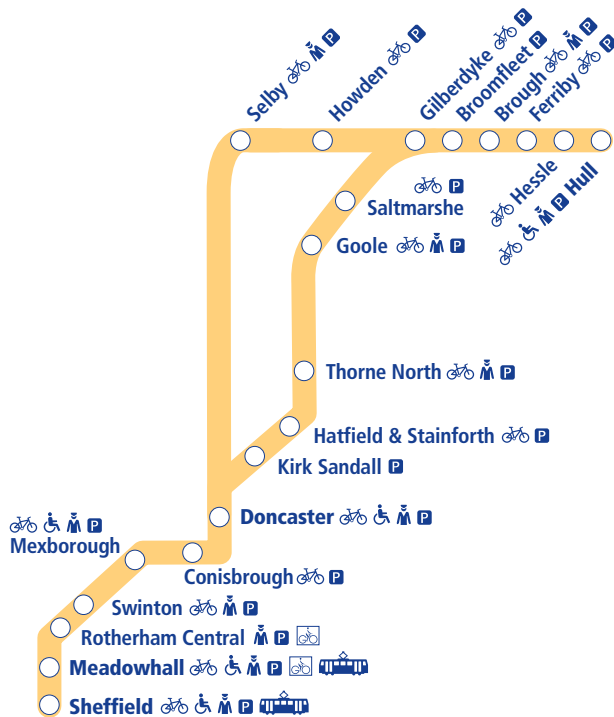

Customer helpline

For comments and enquiries
telephone **0845 00 00 125** or **0113 881 4750**
email **customer.relations@northernrail.org**
@northernrailorg

Access, disabled information or cycle assistance

freephone **08081 56 16 06**
email **assistance@northernrail.org**
textphone **08456 045 608**

Lost property

telephone **0845 00 00 125**
email **lost.property@northernrail.org**

Fares and service information

National Rail Enquiries
telephone **08457 48 49 50**
textphone **0845 60 50 600**
website **nationalrail.co.uk**

CRIMESTOPPERS
0800 555 111

Call anonymously with information about crime
Northern working in partnership with the charity Crimestoppers

British Transport Police
telephone **0800 40 50 40**

Correspondence

Customer Relations Department
Northern Rail
Freepost (RLSL-ABEC-BGUU)
Leeds LS1 4DY

scan to download our mobile app

Northern Rail Limited: a joint venture of Serco and Abellio
Registered No: 04619954
Registered Office: Serco House, 16 Bartley Wood Business Park,
Bartley Way, Hook, Hampshire RG27 9UY, UK

Train times
18 May – 13 December 2014

Parking available
Staff in attendance
Bicycle store facility
Bike & Go
Supertram Interchange stations
Disabled assistance available

Hull to Doncaster and Sheffield

Bus pick-up points

1. **Broomfleet** – next to the Level Crossing.
   - **Brough** – outside the Ferry Inn on Station Road.
   - **Conisbrough** – at the top of the station approach road, on the main road.
   - **Doncaster** – in the station overflow car park.
   - **Ferrisby** – at the bus stops on New Walk.
   - **Gilberdyke** – the end of the station approach road, at the junction with Broad Lane.
   - **Goole** – at the station car park.
   - **Hatfield & Stainforth** – at the station car park.
   - **Hessele** – the bus stops on Southfield – on the same side of the road as the station for Goole, and the opposite for Hull.
   - **Howden** – the front of the station – on the same side of the road as the station for Selby, and opposite for Hull.
   - **Hull** – in the bus station next to the railway station.
   - **Kirk Sandall** – the bus stops at the junction of Doncaster Road and Sandall Lane – opposite the Glasshouse for Goole, and opposite the fields for Doncaster.
   - **Meadowhall** – at the bus stop in the station car park.
   - **Mexborough** – in front of the station
   - **Rotherham Central** – at the bus stop outside station entrance.
   - **Selby** – at the front of the station.
   - **Sheffield** – at the bus stand E5 or E6 at the bus station opposite the station.
   - **Swinton** – at the bus stop on the station car park.
2. We're sorry but we can't carry dogs or non-folding prams, pushchairs, bikes and wheelchairs on the replacement buses.

Engineering work on Selby Swing Bridge from 28 July until 7 September 2014, with trains unable to run to and from Selby.
Visit **northernrail.org** for more information closer to the time.

Whilst every care has been taken to ensure the accuracy of the information contained in this timetable, we can accept no liability for any inaccuracies, and reserve the right to change information without further notice.