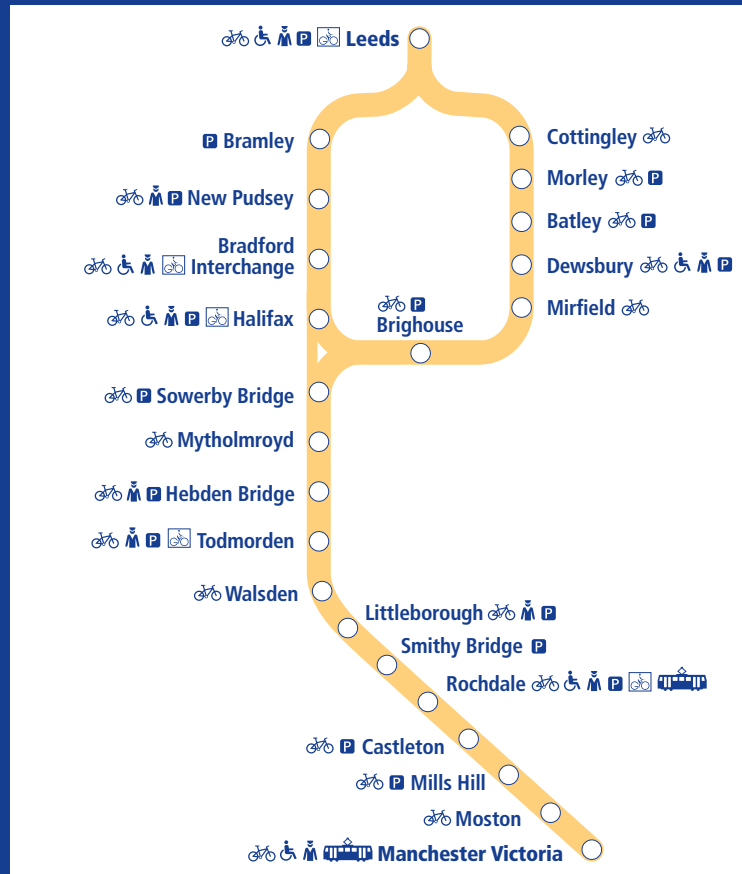

## Leeds to Manchester Victoria via Bradford Interchange/Dewsbury

Parking available   
 Staff in attendance   
 Bicycle store facility   
 Bike & Go   
 Metrolink Interchange stations   
 Disabled assistance available 

This timetable shows a summary of our train services between Leeds and Manchester Victoria. Other trains also run between Leeds and Hebden Bridge and between Manchester and Rochdale (see timetable 26). Trains between York/Leeds and Blackpool are shown in Timetable 8.