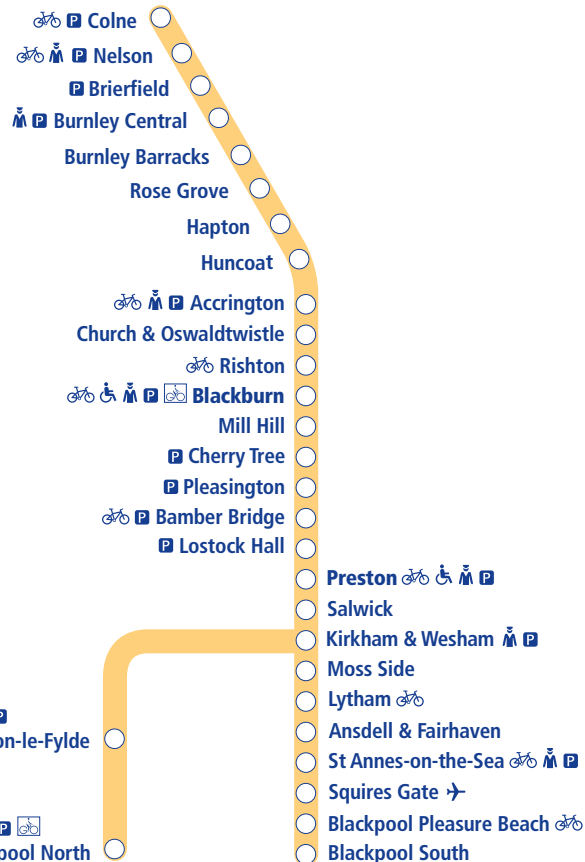

Customer helpline

For comments and enquiries
telephone **0845 00 00 125** or **0113 881 4750**
email customer.relations@northernrail.org
[@northernrailorg](https://twitter.com/northernrailorg)

Access, disabled information or cycle assistance

freephone **08081 56 16 06**
email assistance@northernrail.org
textphone **08456 045 608**

Lost property

telephone **0845 00 00 125**
email lost.property@northernrail.org

Fares and service information

National Rail Enquiries
telephone **08457 48 49 50**
textphone **0845 60 50 600**
website nationalrail.co.uk

CRIMESTOPPERS 0800 555 111

Call anonymously with information about crime

Northern working in partnership with the charity Crimestoppers

British Transport Police

telephone **0800 40 50 40**

Correspondence

Customer Relations Department

Northern Rail
Freepost (RLSL-ABEC-BGUU)
Leeds LS1 4DY

scan to download our mobile app

Northern Rail Limited: a joint venture of Serco and Abellio
Registered No: 04619954
Registered Office: Serco House, 16 Bartley Wood Business Park,
Bartley Way, Hook, Hampshire RG27 9UY, UK

Train times

18 May – 5 October 2014

Colne to Preston and Blackpool South

Parking available
Staff in attendance
Bicycle store facility
Bike & Go
Disabled assistance available
Airport link