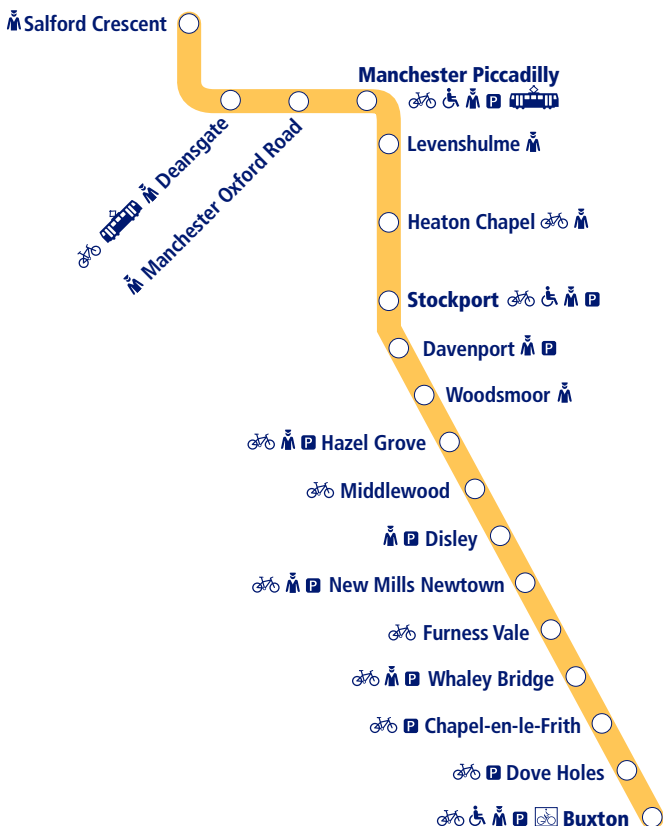

This booklet shows all trains between Manchester Piccadilly and Buxton and includes all trains between Manchester and Hazel Grove.

Other trains also run between Manchester and Stockport.

How to read this timetable

Look down the left hand column for your departure station. Read across until you find a suitable departure time. Read down the column to find the arrival time at your destination. Through services are shown in **bold** type (this means you won't have to change trains). Connecting services are shown in light type. If you travel on a connecting service, change at the next station shown in bold or if you arrive on a connecting service, change at the last station shown in bold, unless a footnote advises otherwise.