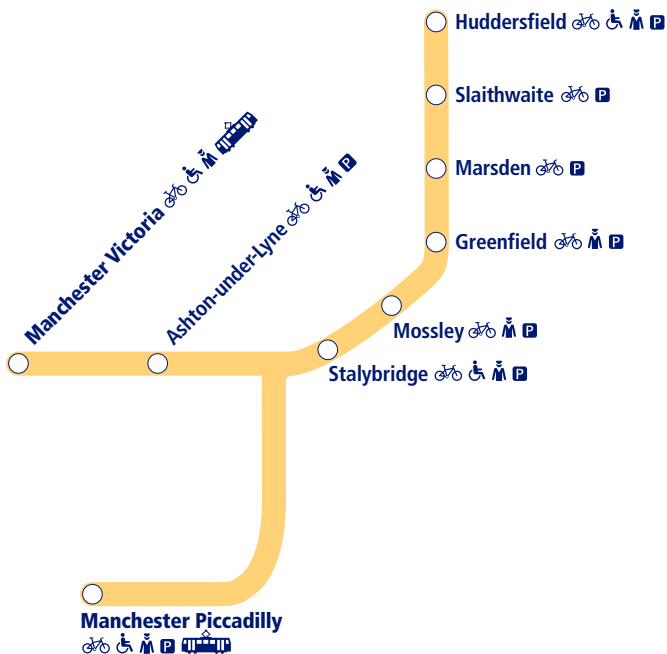

25

Train times

15 May – 10 December 2016

Manchester to Stalybridge and Huddersfield

- Parking available
- Staff in attendance
- Bicycle store facility
- Metrolink Interchange stations
- Disabled assistance available

This timetable shows the complete train service between Huddersfield and Manchester.

How to read this timetable

Look down the left hand column for your departure station. Read across until you find a suitable departure time. Read down the column to find the arrival time at your destination. Through services are shown in **bold** type (this means you won't have to change trains). Connecting services are shown in light type. If you travel on a connecting service, change at the next station shown in bold or if you arrive on a connecting service, change at the last station shown in bold, unless a footnote advises otherwise.