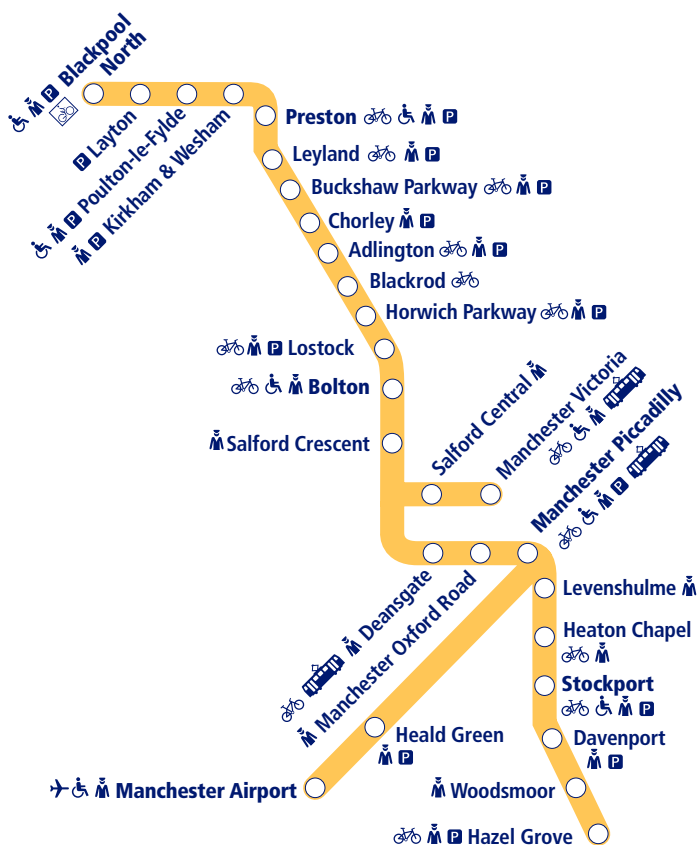

Blackpool North to  
 Manchester Victoria/  
 Manchester Airport.  
 Preston to Hazel Grove.

This timetable shows the full service between Blackpool North and Manchester, including through services to Manchester Airport, and all services from Preston to Hazel Grove.

## How to read this timetable

Look down the left hand column for your departure station. Read across until you find a suitable departure time. Read down the column to find the arrival time at your destination. Through services are shown in **bold** type (this means you won't have to change trains). Connecting services are shown in light type. If you travel on a connecting service, change at the next station shown in bold or if you arrive on a connecting service, change at the last station shown in bold, unless a footnote advises otherwise.