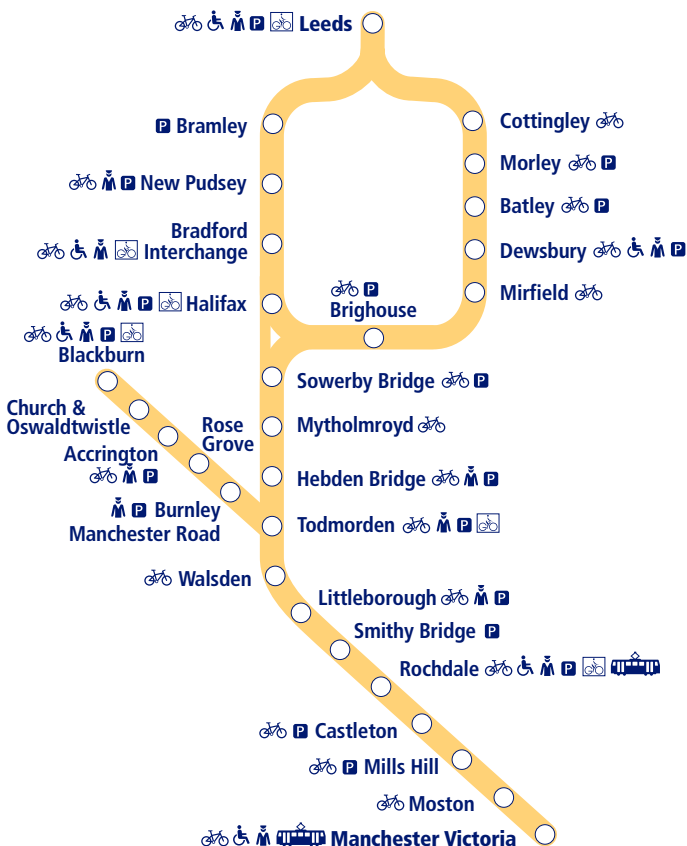

Train times

15 May – 10 December 2016

Leeds to Manchester
Victoria via Bradford
Interchange/Dewsbury
and Manchester
to Blackburn

- Parking available
- Staff in attendance
- Bicycle store facility
- Bike & Go
- Metrolink Interchange stations
- Disabled assistance available

This timetable shows a summary of our train services between Leeds and Manchester Victoria, and all of our services between Manchester and Todmorden. TransPennine Express also run other non-stop services between Manchester Victoria – Leeds. Trains between York/Leeds and Blackpool are shown in Timetable 8.

How to read this timetable

Look down the left hand column for your departure station. Read across until you find a suitable departure time. Read down the column to find the arrival time at your destination. Through services are shown in **bold** type (this means you won't have to change trains). Connecting services are shown in light type. If you travel on a connecting service, change at the next station shown in bold or if you arrive on a connecting service, change at the last station shown in bold, unless a footnote advises otherwise.