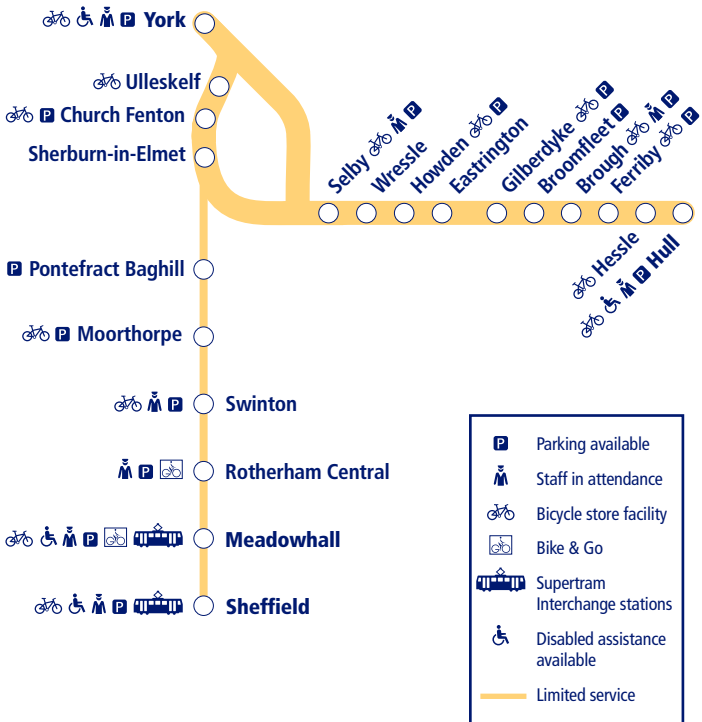

34

Train times

21 May – 9 December 2017

York to Selby and Hull and York to Sheffield via Pontefract Baghill

This timetable shows a summary of train services between **York and Hull**. Other trains also run between **Selby and Hull**.

The local train service between **York and Sheffield via Pontefract** is shown in a separate table within this leaflet.

Other trains also run between **York and Sheffield, via Leeds or Doncaster**.

How to read this timetable

Look down the left hand column for your departure station. Read across until you find a suitable departure time. Read down the column to find the arrival time at your destination. Through services are shown in **bold** type (this means you won't have to change trains). Connecting services are shown in light type. If you travel on a connecting service, change at the next station shown in bold or if you arrive on a connecting service, change at the last station shown in bold, unless a footnote advises otherwise.