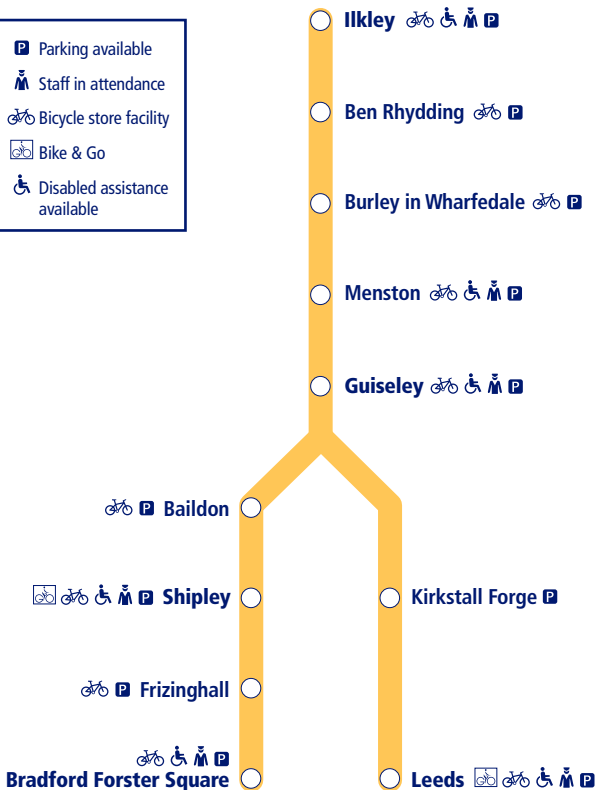

39

Train times

21 May – 9 December 2017

Ilkley to Leeds and Bradford Forster Square (Wharfedale Line)

 Parking available

 Staff in attendance

 Bicycle store facility

 Bike & Go

 Disabled assistance available

This timetable shows all train services between **Ilkley and Leeds/Bradford Forster Square**.

How to read this timetable

Look down the left hand column for your departure station. Read across until you find a suitable departure time. Read down the column to find the arrival time at your destination. Through services are shown in **bold** type (this means you won't have to change trains). Connecting services are shown in light type. If you travel on a connecting service, change at the next station shown in bold or if you arrive on a connecting service, change at the last station shown in bold, unless a footnote advises otherwise.