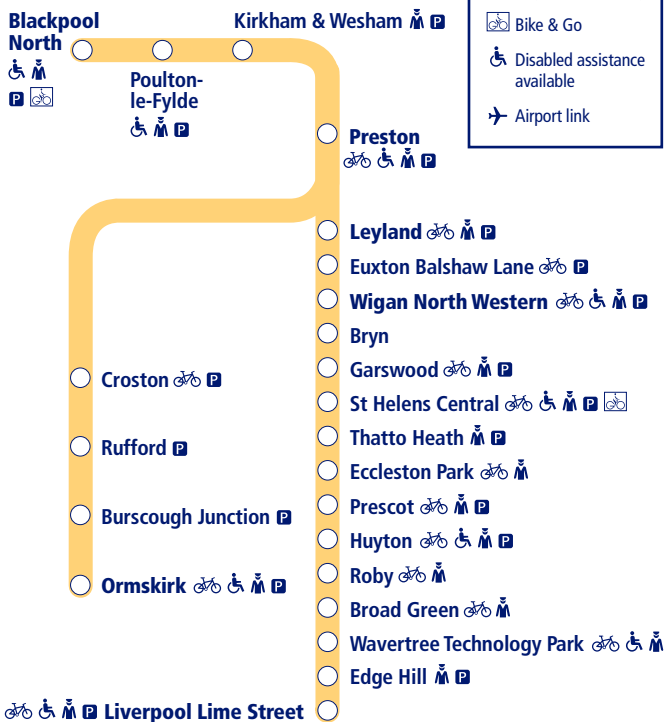

10

Train times

20 May 2018 - 8 December 2018

Liverpool to Blackpool North and Preston to Ormskirk

- P** Parking available
- ♫ Staff in attendance
- 🚲 Bicycle store facility
- 🚲 Bike & Go
- ♿ Disabled assistance available
- ✈ Airport link

This timetable shows a summary of train services between **Blackpool, Preston, Wigan and Liverpool** and the complete train service between **Preston and Ormskirk**. Other trains run between **Preston and Wigan**.

How to read this timetable

Look down the left hand column for your departure station. Read across until you find a suitable departure time. Read down the column to find the arrival time at your destination. Through services are shown in bold type (this means you won't have to change trains). Connecting services are shown in light type. If you travel on a connecting service, change at the next station shown in bold or if you arrive on a connecting service, change at the last station shown in bold, unless a footnote advises otherwise.

TrainTracker™

For up to date travel information and live departures direct to your mobile, text your station **name** or **location code** to **8 49 50**.

Customers with disabilities or restricted mobility are encouraged to contact our **Customer Experience Centre** who will book assistance for you.