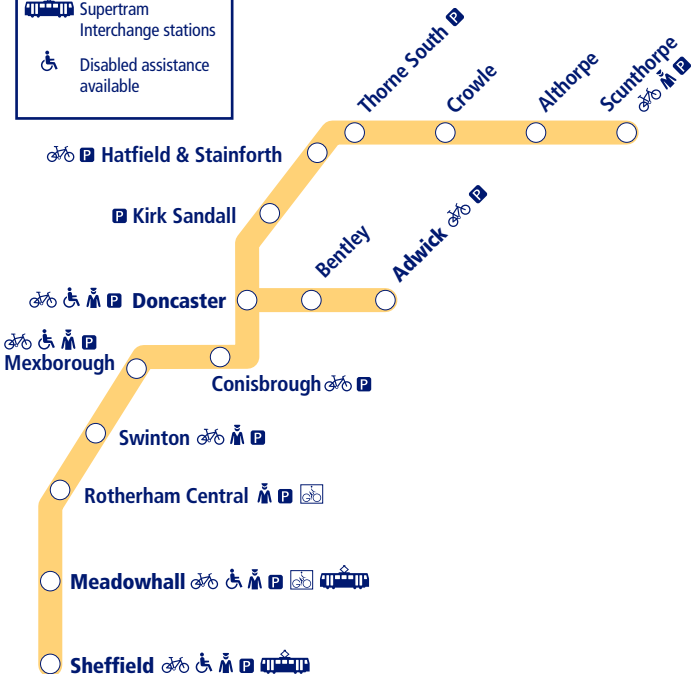

This timetable shows all train services between **Sheffield and Scunthorpe/Adwick**.

How to read this timetable

Look down the left hand column for your departure station. Read across until you find a suitable departure time. Read down the column to find the arrival time at your destination. Through services are shown in bold type (this means you won't have to change trains). Connecting services are shown in light type. If you travel on a connecting service, change at the next station shown in bold or if you arrive on a connecting service, change at the last station shown in bold, unless a footnote advises otherwise.

TrainTracker™

For up to date travel information and live departures direct to your mobile, text your station **name** or **location code** to **8 49 50**.

Customers with disabilities or restricted mobility are encouraged to contact our **Customer Experience Centre** who will book assistance for you.