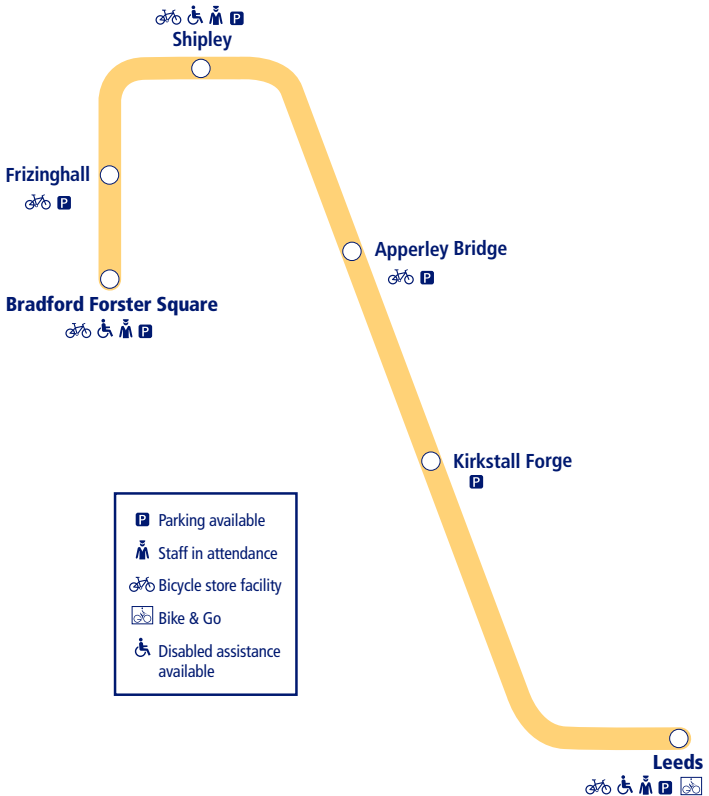

46

Train times

20 May 2018 - 8 December 2018

Bradford Forster Square to Leeds

This timetable shows all train services between **Leeds and Bradford Forster Square**.

How to read this timetable

Look down the left hand column for your departure station. Read across until you find a suitable departure time. Read down the column to find the arrival time at your destination. Through services are shown in bold type (this means you won't have to change trains). Connecting services are shown in light type. If you travel on a connecting service, change at the next station shown in bold or if you arrive on a connecting service, change at the last station shown in bold, unless a footnote advises otherwise.

TrainTracker™

For up to date travel information and live departures direct to your mobile, text your station **name** or **location code** to **8 49 50**.

Customers with disabilities or restricted mobility are encouraged to contact our **Customer Experience Centre** who will book assistance for you.

Notes

u Stops to pick up passengers only.

L To London Kings Cross.

GR Service operated by Virgin Trains East Coast.

Bradford Forster Square to Leeds

Sundays

Bradford Forster Square	d	0913	1013	1113	1213	1313	1413	1513	1613	1713	1814
Frizinghall		0916	1016	1116	1216	1316	1416	1516	1616	1716	1817
ShIPLEY	a	0920	1020	1120	1220	1320	1420	1520	1620	1720	1821
	d	0921	1021	1121	1221	1320	1421	1522	1621	1721	1822
Apperley Bridge		0926	1026	1126	1226	1325	1426	1527	1626	1726	1827
Kirkstall Forge		0931	1031	1132	1231	1330	1431	1532	1631	1731	1832
Leeds	a	0939	1040	1140	1240	1339	1440	1541	1640	1740	1841