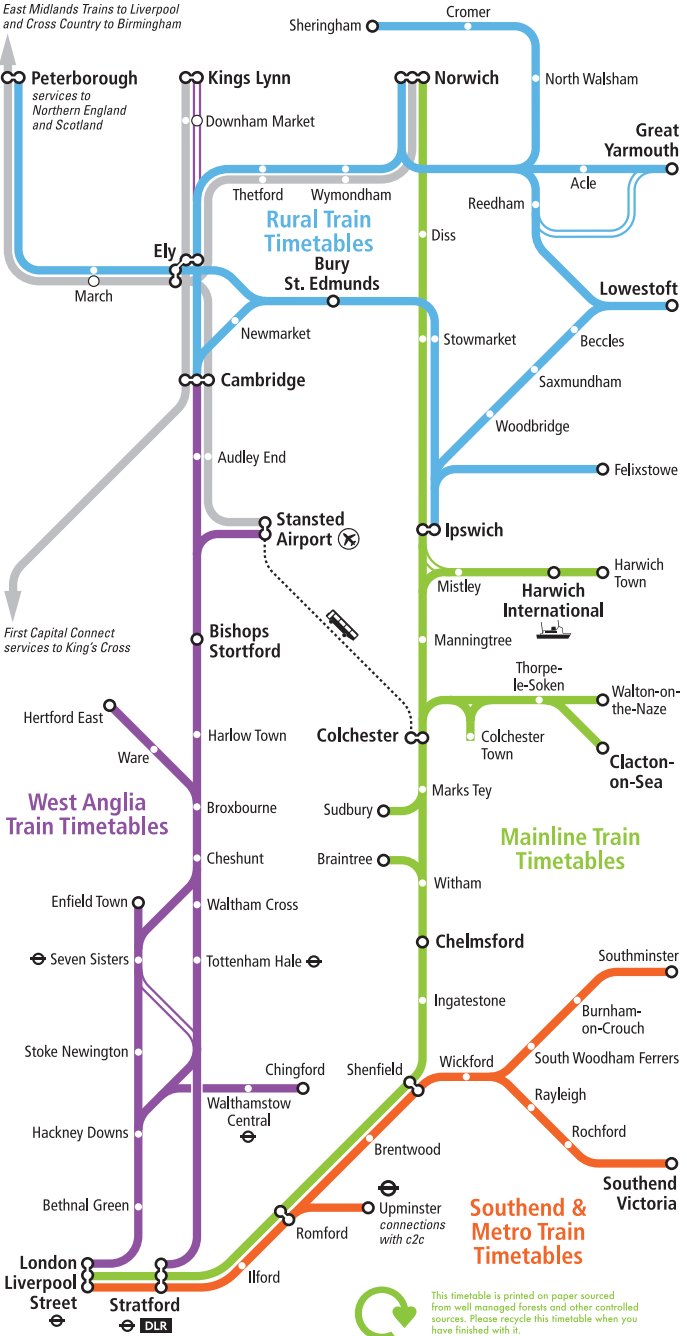

Limited services

Other operators' services

Connection with London Underground

Download timetables at: nationalexpress.com/eastanglia

national express

(NXEA TT) Produced by **FWT** 25.10.2010 www.fwt.co.uk

*East Midlands Trains to Liverpool
and Cross Country to Birmingham*