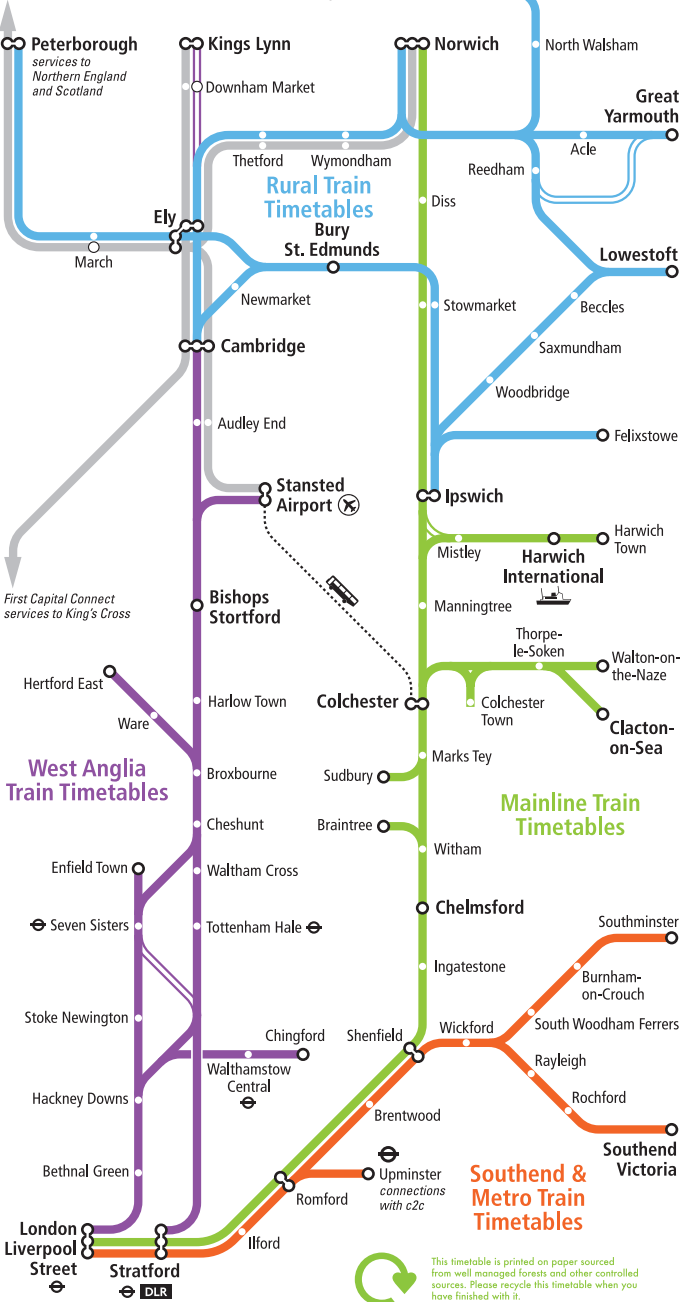

Limited services

Other operators' services

Connection with London Underground

Download timetables at: nationalexpress.com/eastanglia

national express

(NXEA TT) Produced by **FWT** 25.10.2010 www.fwt.co.uk

East Midlands Trains to Liverpool and Cross Country to Birmingham

This timetable is printed on paper sourced from well managed forests and other controlled sources. Please recycle this timetable when you have finished with it.

Norwich to Great Yarmouth and Lowestoft

10