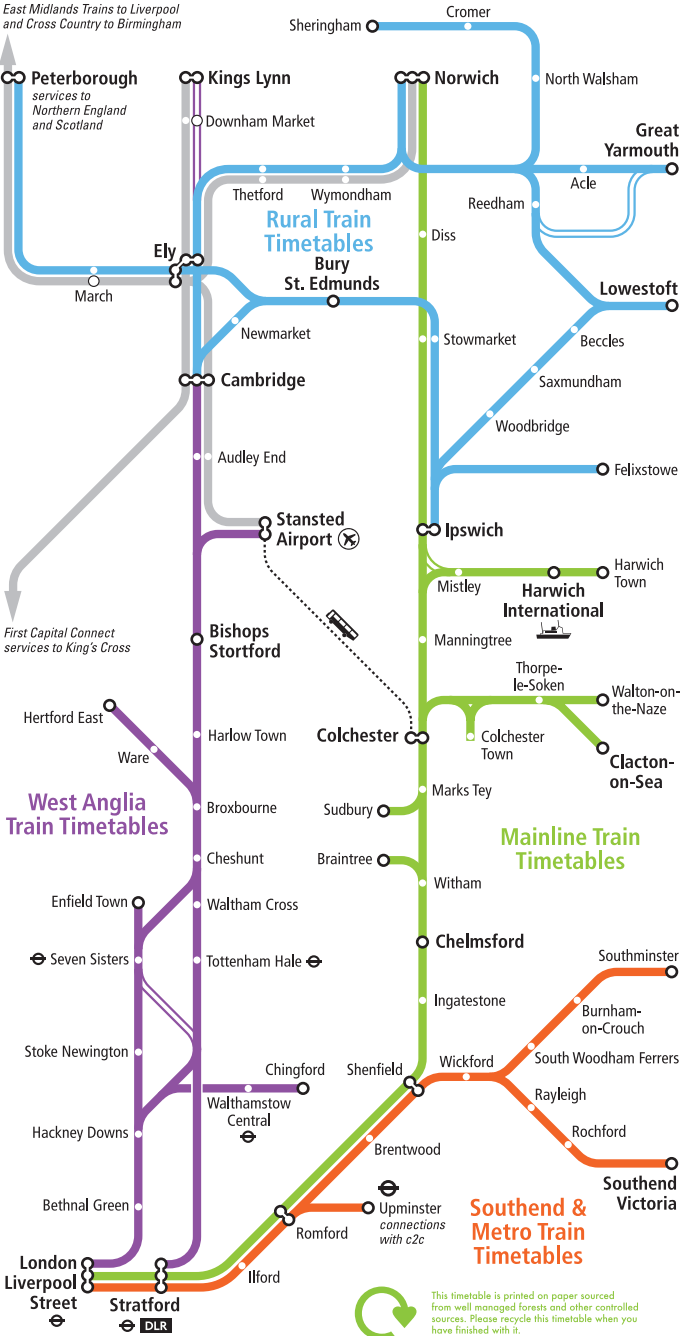

Limited services

Other operators' services

Connection with London Underground

Download timetables at: nationalexpress.com/eastanglia

national express

(NXEA TT) Produced by **FWT** 25.10.2010 www.fwt.co.uk

*East Midlands Trains to Liverpool
and Cross Country to Birmingham*

This timetable is printed on paper sourced from well managed forests and other controlled sources. Please recycle this timetable when you have finished with it.

Norwich to Cromer and Sheringham

11

Mondays to Fridays

Explore Let's Go – and take advantage of special offers for short breaks and days out by train. Just download a voucher and go.

Check out www.visiteastofengland.com/lets-go

Norwich to Cromer and Sheringham