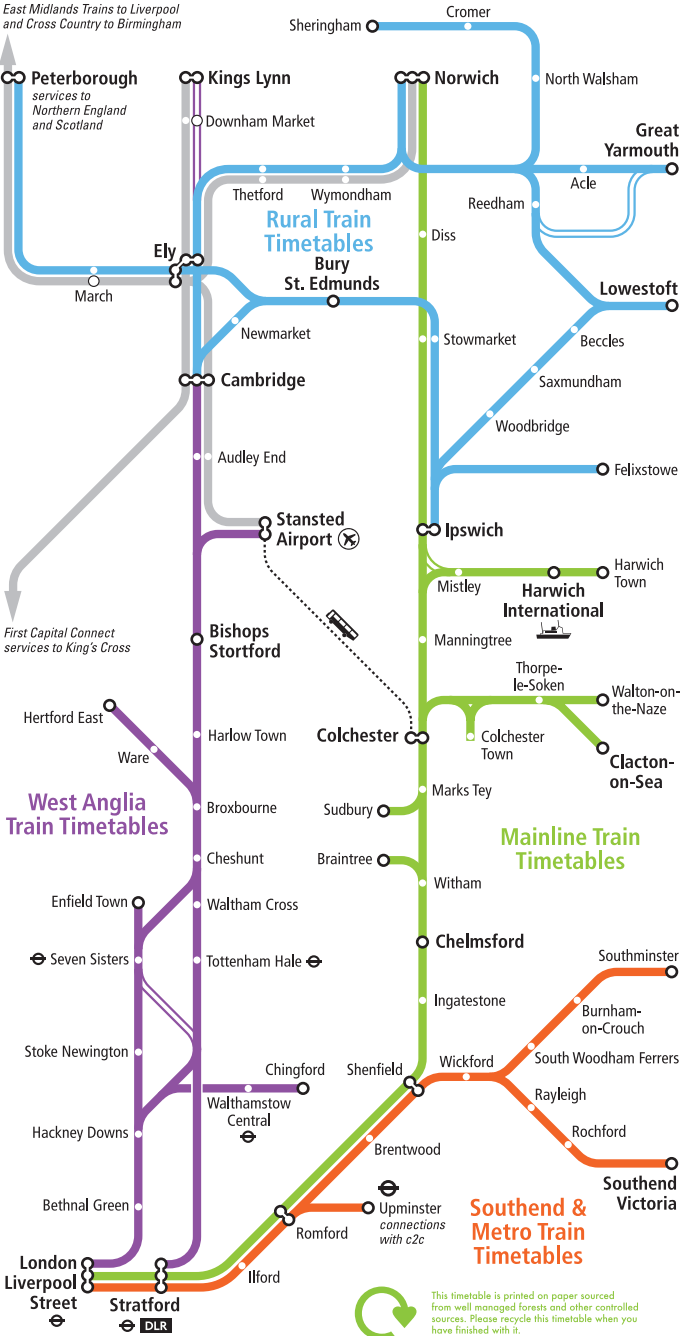

Limited services

Other operators' services

Connection with London Underground

Download timetables at: nationalexpress.com/eastanglia

national express

(NXEA TT) Produced by **FWT** 25.10.2010 www.fwt.co.uk

*East Midlands Trains to Liverpool
and Cross Country to Birmingham*

This timetable is printed on paper sourced from well managed forests and other controlled sources. Please recycle this timetable when you have finished with it.

Cambridge to Ely, Peterborough and Norwich