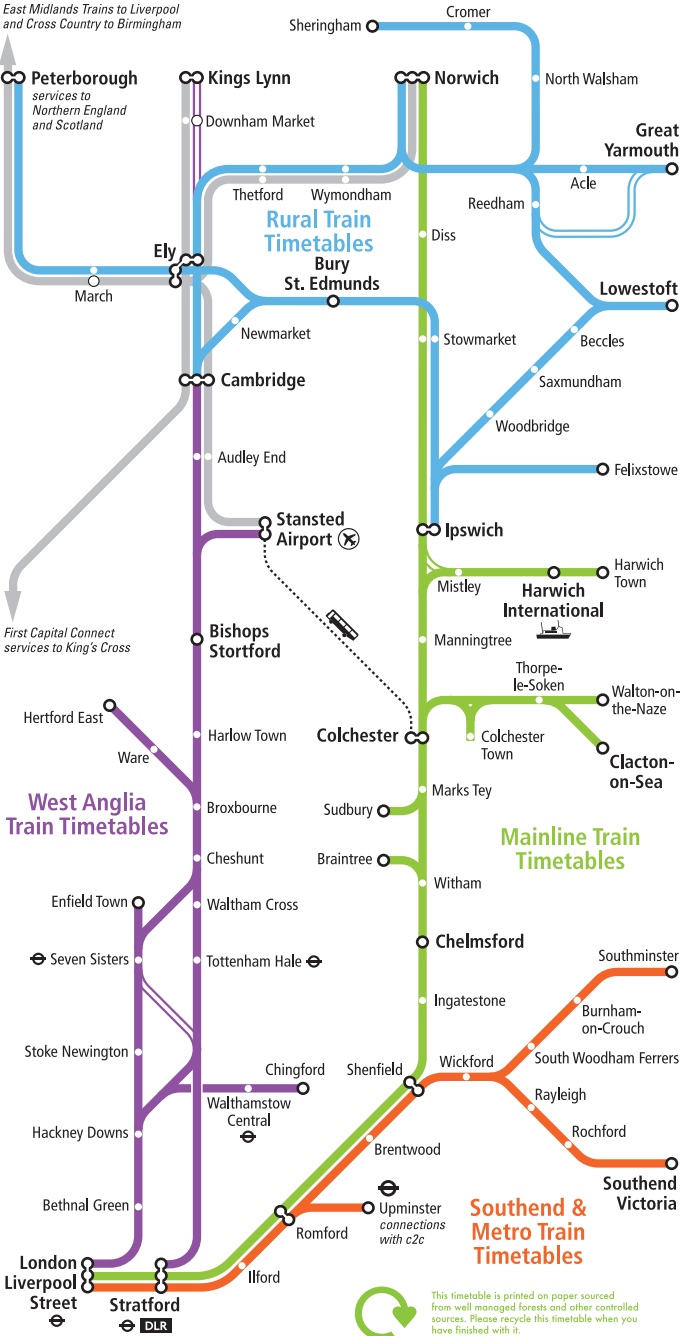

Limited services

Other operators' services

Connection with London Underground

Download timetables at: nationalexpress.com/eastanglia

national express

(NXEA TT) Produced by **FWT** 25.10.2010 www.fwt.co.uk

*East Midlands Trains to Liverpool
and Cross Country to Birmingham*

This timetable is printed on paper sourced from well managed forests and other controlled sources. Please recycle this timetable when you have finished with it.

Chingford to London Liverpool Street

13

Mondays to Fridays

Chingford d	0510	0525	0540	0555	0610	0625	0642	0657	0712	0727	0742	0754
Highams Park..... d	0514	0529	0544	0559	0614	0629	0646	0701	0716	0731	0746	0758
Wood Street..... d	0517	0532	0547	0602	0617	0633	0650	0705	0720	0735	0750	0802
Walthamstow Central ⑤... d	0519	0534	0549	0604	0619	0635	0652	0707	0722	0737	0752	0804
St James' Street d	0521	0536	0551	0606	0621	0638	0655	0710	0725	0740	0755	0807
Clapton..... d	0524	0539	0554	0609	0624	0641	0658	0713	0728	0743	0758	0810
Hackney Downs..... d	0528	0543	0558	0613	0628	0645	0702	0717	0732	0747	0802	0814
Bethnal Green d	0532	0547	0602	0617	0632	0649		0721		0751		0818
London Liverpool St. ⑤... a	0536	0551	0607	0621	0636	0653	0712	0727	0742	0757	0812	0824