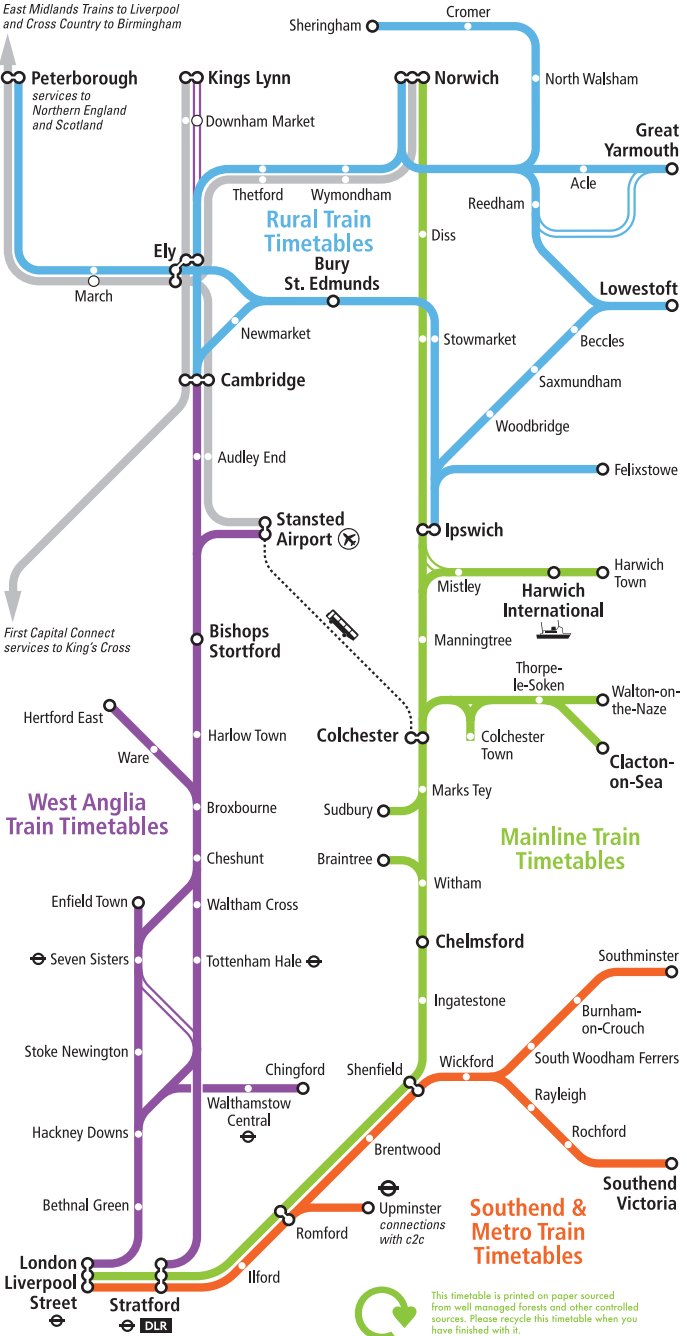

Limited services

Other operators' services

Connection with London Underground

Download timetables at: nationalexpress.com/eastanglia

national express

(NXEA TT) Produced by **FWT** 25.10.2010 www.fwt.co.uk

*East Midlands Trains to Liverpool
and Cross Country to Birmingham*

This timetable is printed on paper sourced from well managed forests and other controlled sources. Please recycle this timetable when you have finished with it.

Cheshunt and Enfield Town to London Liverpool Street via Seven Sisters

	HE	HE	HE	HE	HE	HE	HE	HE	HE	HE	HE
London Liverpool St.  d	1030	1052		2300	2322	2330					
Bethnal Green..... d	1033			2303		2333					
Cambridge Heath..... d	1035			2305		2335					
London Fields..... d	1037			2307		2337					
Hackney Downs..... d	1039	1059		2309	2329	2339					
Rectory Road..... d	1042		and	2312		2342					
Stoke Newington..... d	1043		at	2313		2343					
Stamford Hill..... d	1045		the	2315		2345					
Seven Sisters  d	1047	1104	same	2317	2334	2347					
Bruce Grove..... d	1049		mins	2319		2349					
White Hart Lane..... d	1051		past	2321		2351					
Silver Street..... d	1053		each	2323		2353					
Edmonton Green..... d	1055	1108	hour	2325	2338	2355					
Bush Hill Park..... d	1058		until	2328		2358					
Enfield Town d	1103			2333		0003					
Southbury..... d		1112				2342					
Turkey Street..... d		1115				2345					
Theobalds Grove  d		1117				2347					
Cheshunt  a		1120				2350					