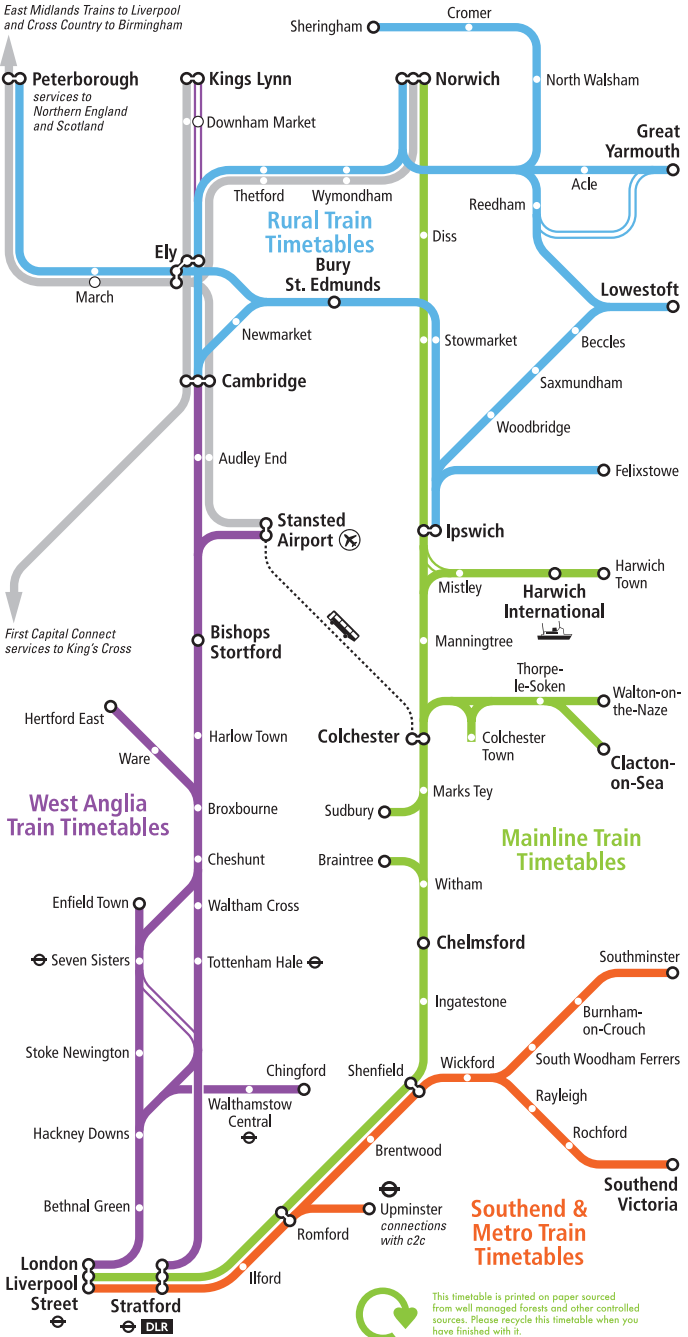

Limited services

Other operators' services

Connection with London Underground

Download timetables at: nationalexpress.com/eastanglia

national express

(NXEA TT) Produced by **FWT** 25.10.2010 www.fwt.co.uk

*East Midlands Trains to Liverpool
and Cross Country to Birmingham*

This timetable is printed on paper sourced from well managed forests and other controlled sources. Please recycle this timetable when you have finished with it.