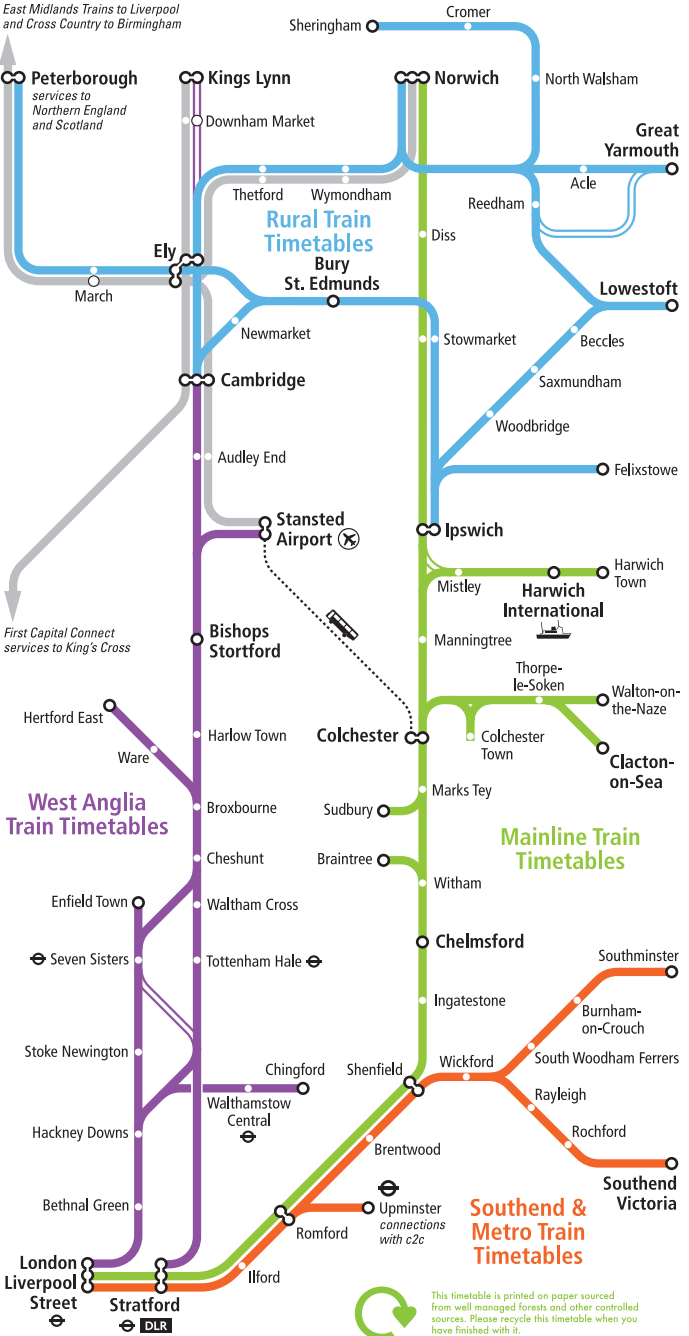

Limited services

Other operators' services

Connection with London Underground

Download timetables at: nationalexpress.com/eastanglia

national express

(NXEA TT) Produced by **FWT** 25.10.2010 www.fwt.co.uk

*East Midlands Trains to Liverpool
and Cross Country to Birmingham*

*First Capital Connect
services to King's Cross*

This timetable is printed on paper sourced from well managed forests and other controlled sources. Please recycle this timetable when you have finished with it.