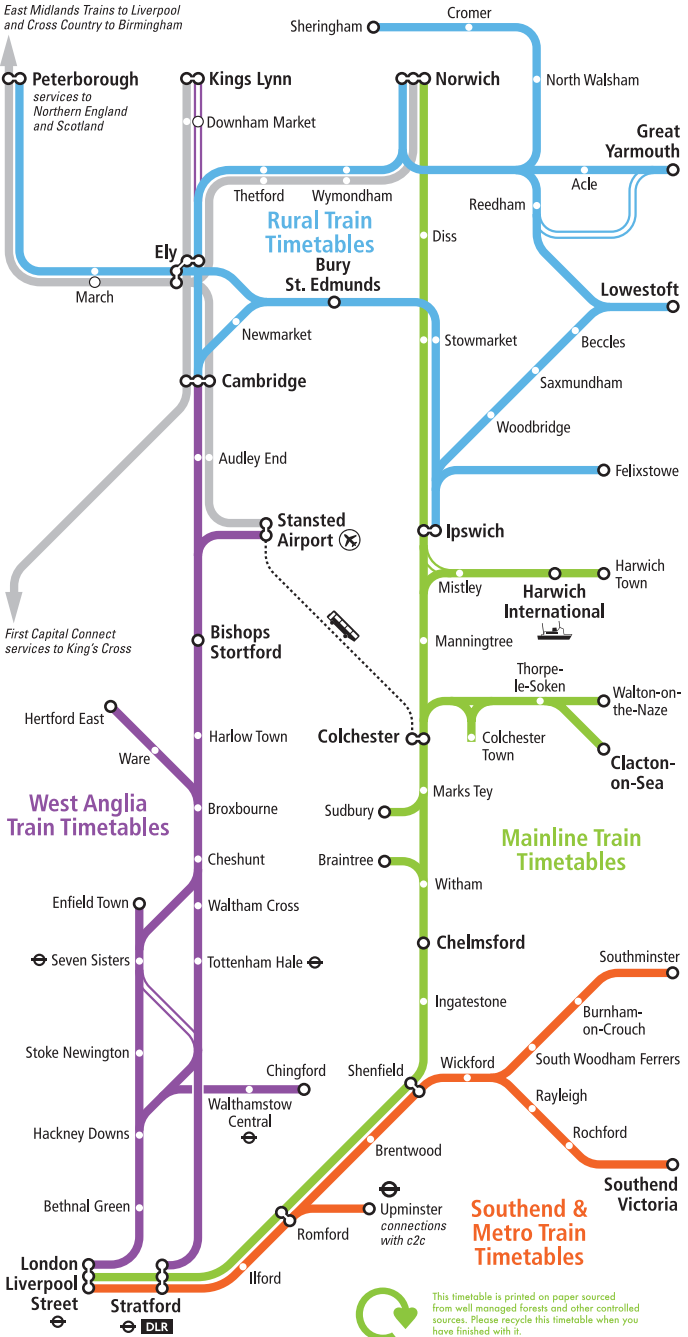

Limited services

Other operators' services

Connection with London Underground

Download timetables at: nationalexpress.com/eastanglia

national express

(NXEA TT) Produced by **FWT** 25.10.2010 www.fwt.co.uk

*East Midlands Trains to Liverpool
and Cross Country to Birmingham*

This timetable is printed on paper sourced from well managed forests and other controlled sources. Please recycle this timetable when you have finished with it.

Romford to Upminster

2

Mondays to Fridays

Romford d	0612	0642	0706	0730	0754	0818	0842	0912	0942	1012	1042	1112
Emerson Park	0616	0646	0710	0734	0758	0822	0846	0916	0946	1016	1046	1116
Upminster ☺..... a	0620	0650	0714	0738	0802	0826	0850	0920	0950	1020	1050	1120

Romford d	1142	1212	1242	then	at	the	1912	1942				
Emerson Park	1146	1216	1246	same	mins	past	1916	1946				
Upminster ☺..... a	1150	1220	1250	each	hour	until	1920	1950				

Saturdays

Romford d	0612	0642	0712	0742	then	at	the	1912	1942			
Emerson Park	0616	0646	0716	0746	same	mins	past	1916	1946			
Upminster ☺..... a	0620	0650	0720	0750	each	hour	until	1920	1950			

Upminster ☺..... d	1154	1224	1254	then	at	the	1924	1954				
Emerson Park	1158	1228	1258	same	mins	past	1928	1958				
Romford a	1202	1232	1302	each	hour	until	1932	2002				

Saturdays

Upminster ☺..... d	0624	0654	0724	0754	then	at	the	1924	1954			
Emerson Park	0628	0658	0728	0758	same	mins	past	1928	1958			
Romford a	0632	0702	0732	0802	each	hour	until	1932	2002			