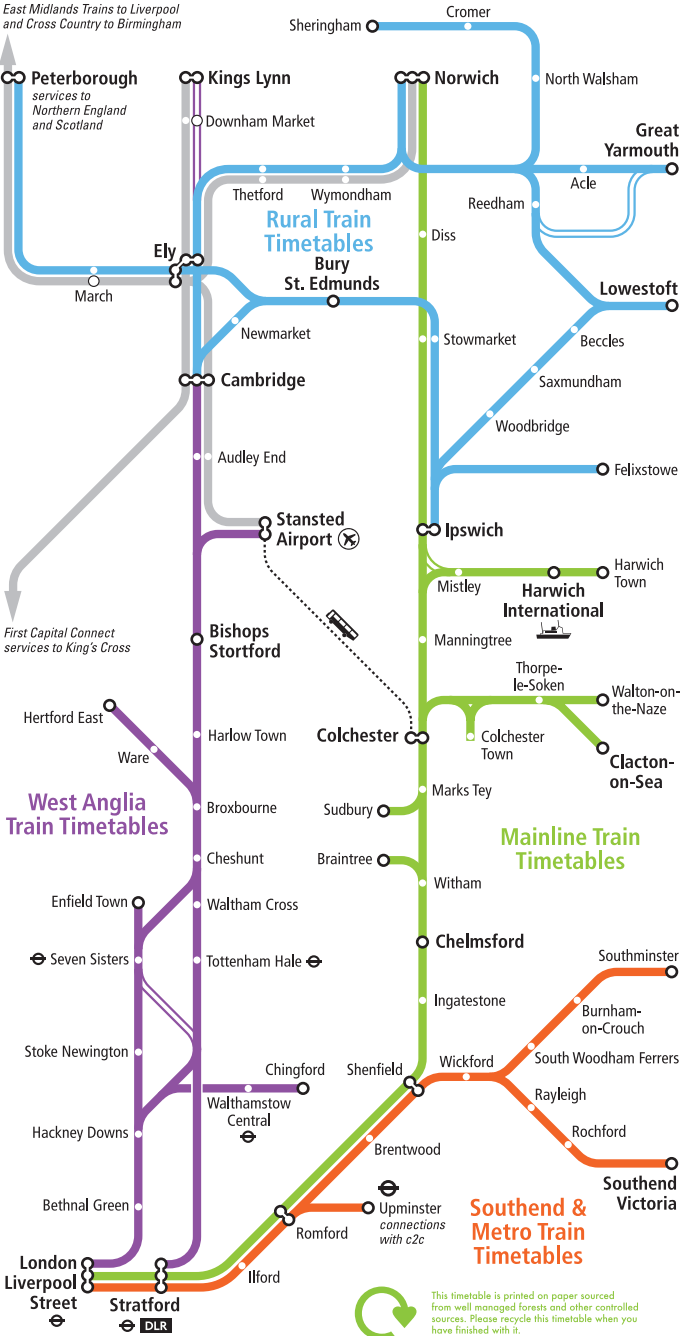

Limited services

Other operators' services

Connection with London Underground

Download timetables at: nationalexpress.com/eastanglia

national express

(NXEA TT) Produced by **FWT** 25.10.2010 www.fwt.co.uk

*East Midlands Trains to Liverpool
and Cross Country to Birmingham*

This timetable is printed on paper sourced from well managed forests and other controlled sources. Please recycle this timetable when you have finished with it.

Southend and Southminster to London Liverpool Street