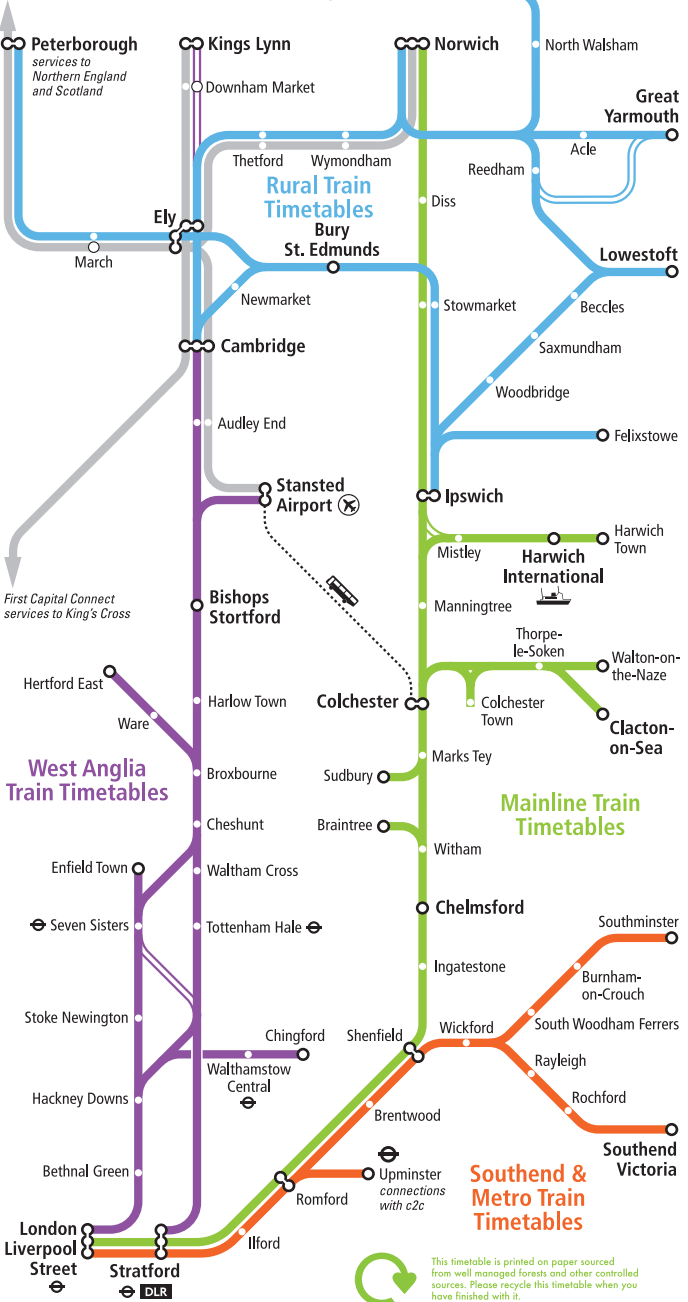

Limited services

Other operators' services

Connection with London Underground

Download timetables at: nationalexpress.com/eastanglia

national express

(NXEA TT) Produced by **FWT** 25.10.2010 www.fwt.co.uk

*East Midlands Trains to Liverpool
and Cross Country to Birmingham*

This timetable is printed on paper sourced from well managed forests and other controlled sources. Please recycle this timetable when you have finished with it.