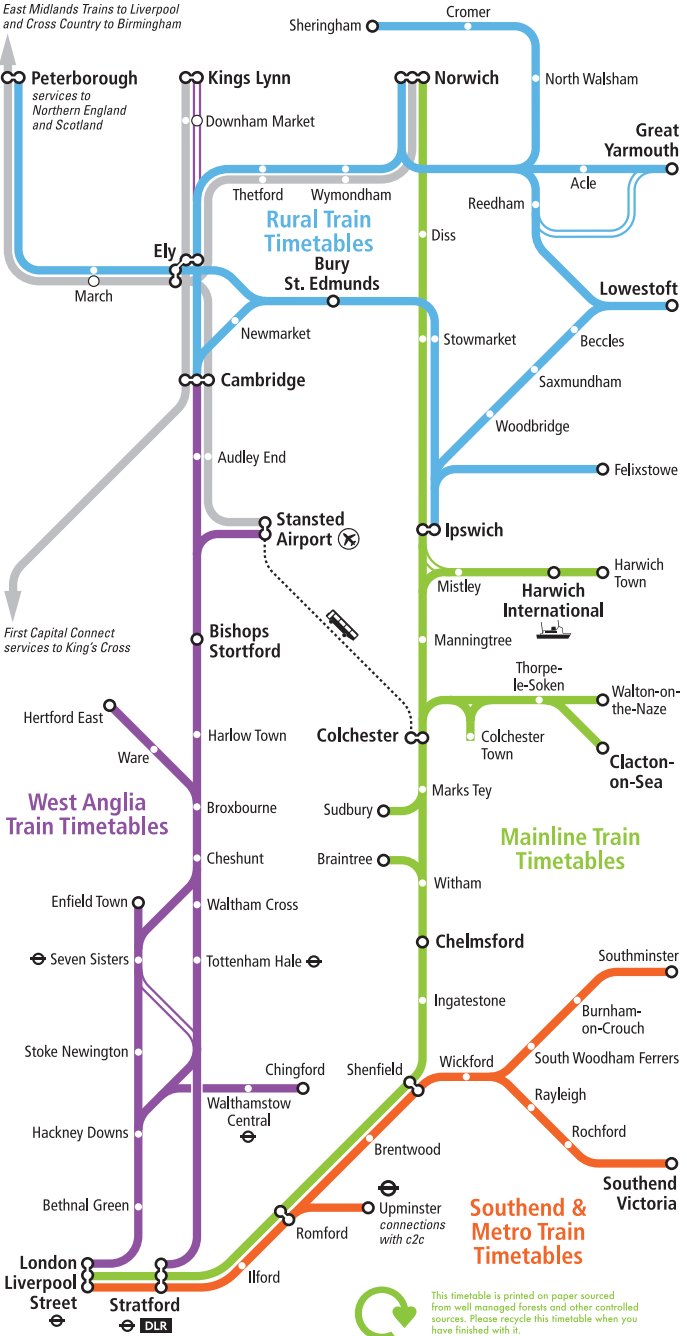

Limited services

Other operators' services

Connection with London Underground

Download timetables at: [nationalexpress.com/eastanglia](http://nationalexpress.com/eastanglia)

# national express

(NXEA TT) Produced by **FWT** 25.10.2010 [www.fwt.co.uk](http://www.fwt.co.uk)

*East Midlands Trains to Liverpool and Cross Country to Birmingham*

This timetable is printed on paper sourced from well managed forests and other controlled sources. Please recycle this timetable when you have finished with it.

## Saturdays

Colchester 	d	0550	0643	0743		2243							
London Liverpool St 	d		0602	0702	and	at	2202						
<b>Marks Tey</b>	d	0601	0701	0801	the	same	2301						
Chappel & Wakes Colne...	d	0607	0707	0807	mins	past	2307						
Bures	d	0613	0713	0813	each	hour	2313						
<b>Sudbury</b>	a	0621	0721	0821	until		2321						

## Timetable key

C	Alternative journey via Cambridge when engineering work affects through trains on East Anglia Mainline route. Change at Cambridge.
EA	The East Anglian
MTW	Mondays, Tuesdays and Wednesdays only
ThF	Thursdays and Fridays
a	Arrival time
c	Change at Colchester and Manningtree
d	Departure time
g	Change at Manningtree and Colchester
s	Stops to set down only
u	Stops to pick up only
	Interchange with London Underground
	Interchange with Docklands Light Railway
	PlusBus operates from this station
	Connections with Ferry Services
	First Class accommodation available
	Seat reservations recommended
	Seat reservations available
	Buffet service
	Train from London divides
	Train joins for London
	Train continues in later column
	Train continued from earlier column