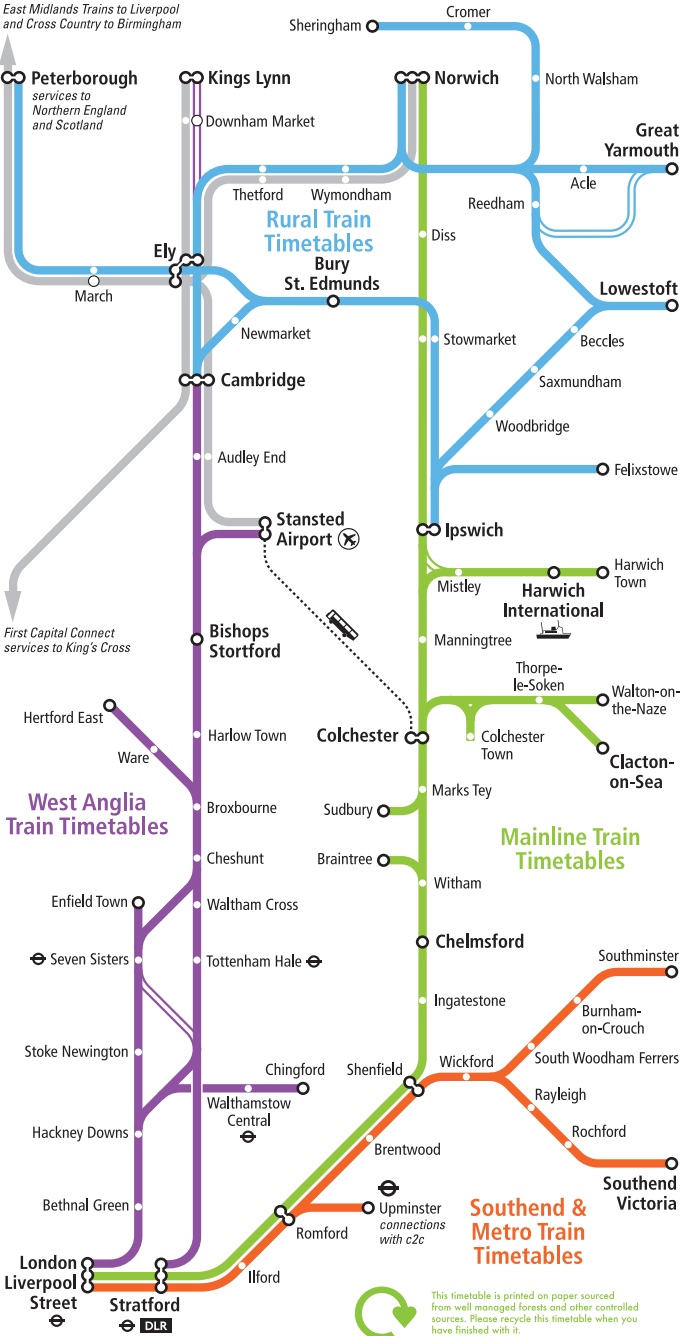

Limited services

Other operators' services

Connection with London Underground

Download timetables at: nationalexpress.com/eastanglia

national express

(NXEA TT) Produced by **FWT** 25.10.2010 www.fwt.co.uk

*East Midlands Trains to Liverpool
and Cross Country to Birmingham*

This timetable is printed on paper sourced from well managed forests and other controlled sources. Please recycle this timetable when you have finished with it.

Norwich to Ipswich and London Liverpool Street