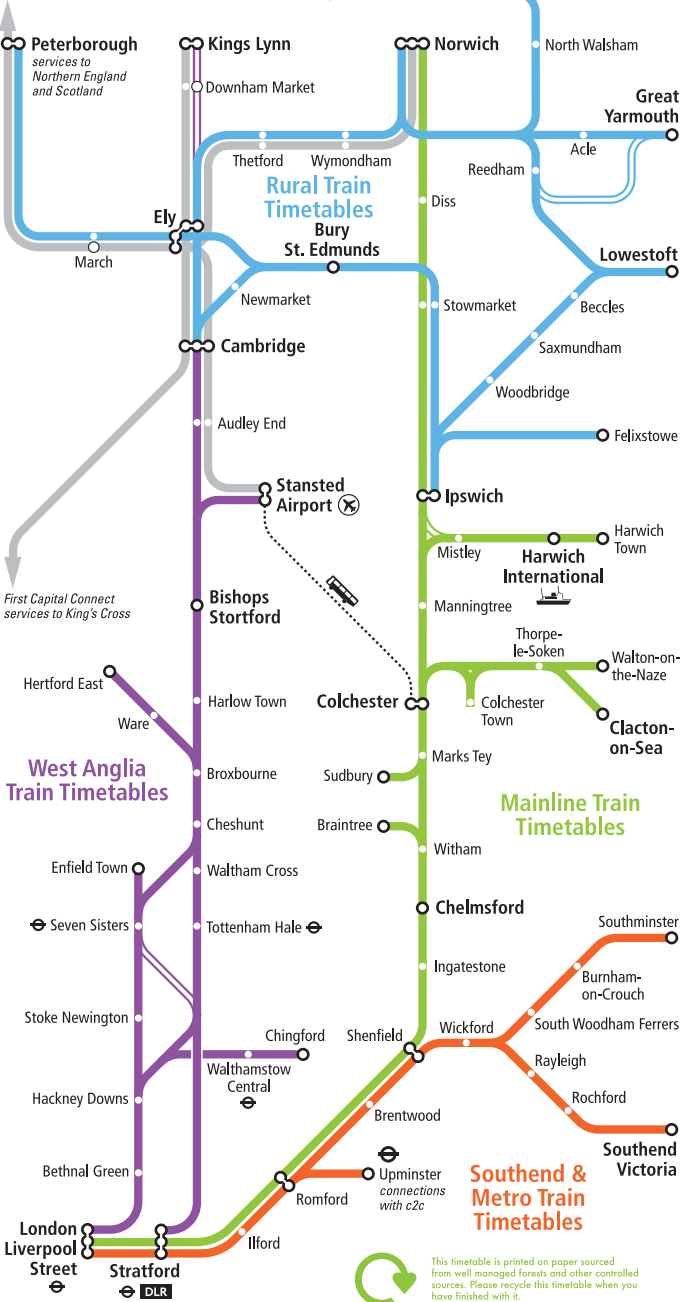

Limited services

Other operators' services

Connection with London Underground

Download timetables at: nationalexpress.com/eastanglia

(NXEA TT) Produced by **FWT** 25.10.2010 www.fwt.co.uk

East Midlands Trains to Liverpool and Cross Country to Birmingham

This timetable is printed on paper sourced from well managed forests and other controlled sources. Please recycle this timetable when you have finished with it.

Harwich Town to Manningtree

7

Mondays to Fridays

	0											
Harwich Town 🚏..... d	2328											
Dovercourt 🚏..... d	2330											
Harwich International 🚏🚏.....	2333											
Wrabness..... d	2339											
Mistley..... d	2345											
Manningtree a	2349											
Ipswich 🚏..... a	0028											
Colchester 🚏..... a	2359											
London Liverpool Street 🚏a												

Timetable key

C	Alternative journey via Cambridge when engineering work affects through trains on East Anglia Mainline route. Change at Cambridge.
EA	The East Anglian
MTW	Mondays, Tuesdays and Wednesdays only
ThF	Thursdays and Fridays
a	Arrival time
c	Change at Colchester and Manningtree
d	Departure time
g	Change at Manningtree and Colchester
s	Stops to set down only
u	Stops to pick up only
	Interchange with London Underground
	Interchange with Docklands Light Railway
	PlusBus operates from this station
	Connections with Ferry Services
	First Class accommodation available
	Seat reservations recommended
	Seat reservations available
	Buffet and wi-fi service
	Train from London divides
	Train joins for London
	Train continues in later column
	Train continued from earlier column