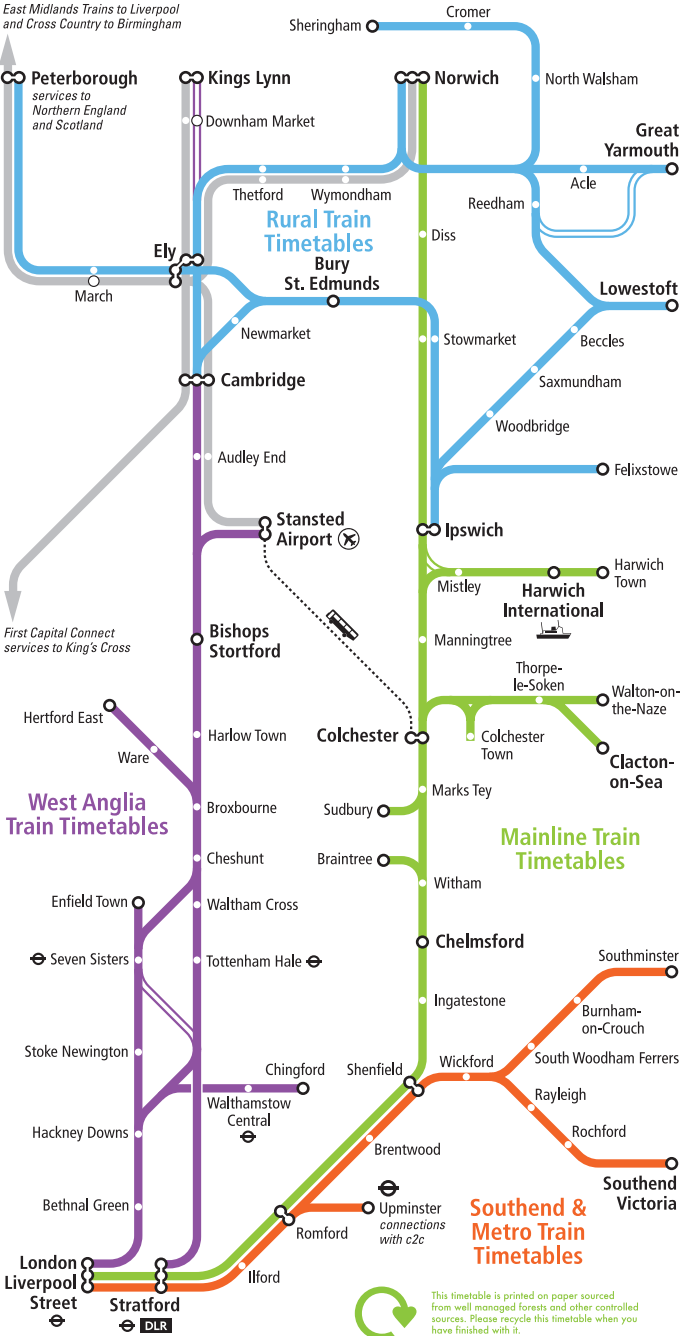

Limited services

Other operators' services

Connection with London Underground

Download timetables at: nationalexpress.com/eastanglia

national express

(NXEA TT) Produced by **FWT** 25.10.2010 www.fwt.co.uk

*East Midlands Trains to Liverpool
and Cross Country to Birmingham*