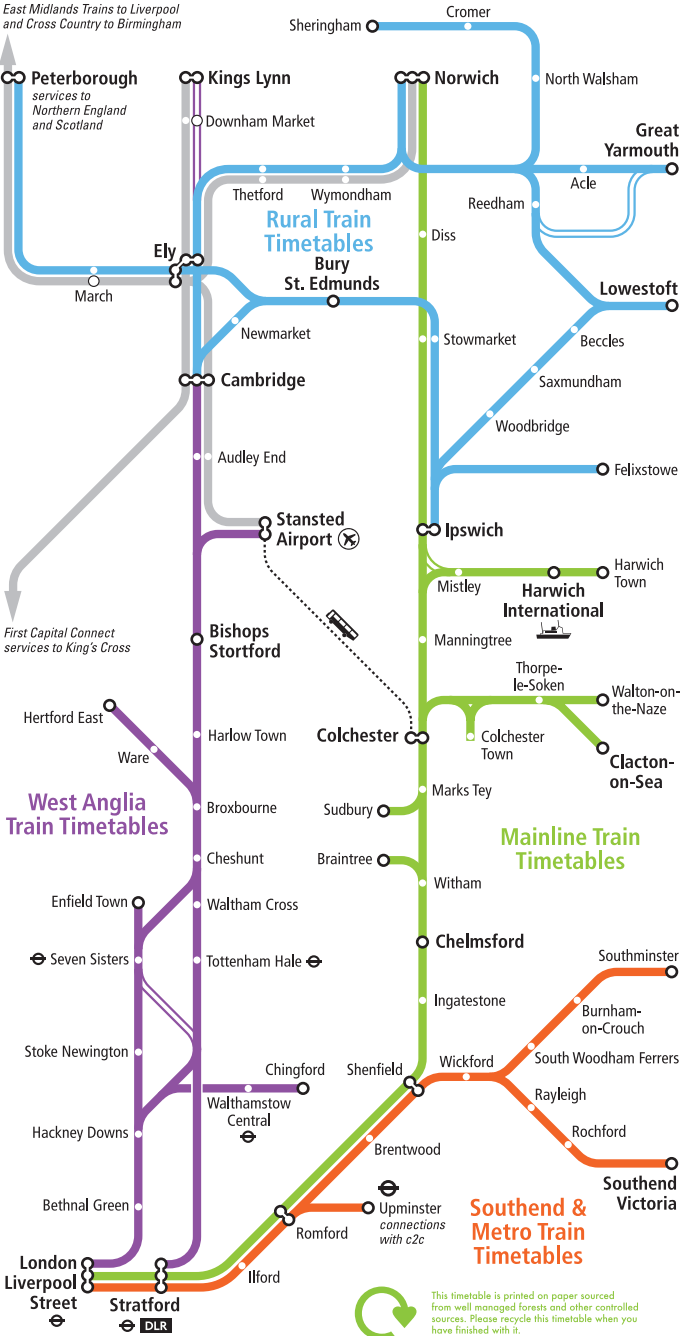

Limited services

Other operators' services

Connection with London Underground

Download timetables at: nationalexpress.com/eastanglia

national express

(NXEA TT) Produced by **FWT** 25.10.2010 www.fwt.co.uk

East Midlands Trains to Liverpool and Cross Country to Birmingham

This timetable is printed on paper sourced from well managed forests and other controlled sources. Please recycle this timetable when you have finished with it.

Peterborough and Cambridge to Ipswich

9

Mondays to Fridays

	0	0
Peterborough 𠄎..... d	2145	
Whittlesea..... d	2153	
March..... d	2204	
Ely..... a	2223	
Ely..... d	2223	
Cambridge 𠄎..... d	2243	
Dullingham..... d	2259	
Newmarket..... d	2305	
Kennett..... d	2313	
Bury St.Edmunds 𠄎..... a	2249	2325
Bury St.Edmunds 𠄎..... d	2250	2326
Thurston..... d		2332
Elmswell..... d		2338
Stowmarket..... d	2306	2347
Needham Market..... d		2352
Ipswich 𠄎..... a	2318	0005
Manningtree..... a	2329	
Harwich Int 𠄎 𠄎..... a	2353	
Colchester 𠄎..... a	2340	
London Liverpool St 𠄎..... a		

Peterborough  d													
Whittlesea..... d													
March..... d													
Ely..... a													
Ely..... d													
Cambridge  d	2300												
Dullingham..... d	2316												
Newmarket..... d	2322												
Kennett..... d	2330												
Bury St.Edmunds  a	2342												
Bury St.Edmunds  d	2343												
Thurston..... d	2349												
Elmswell..... d	2355												
Stowmarket..... d	0006												
Needham Market..... d	0011												
Ipswich  a	0023												
Manningtree..... a													
Harwich Int   a													
Colchester  a													
London Liverpool St  a													