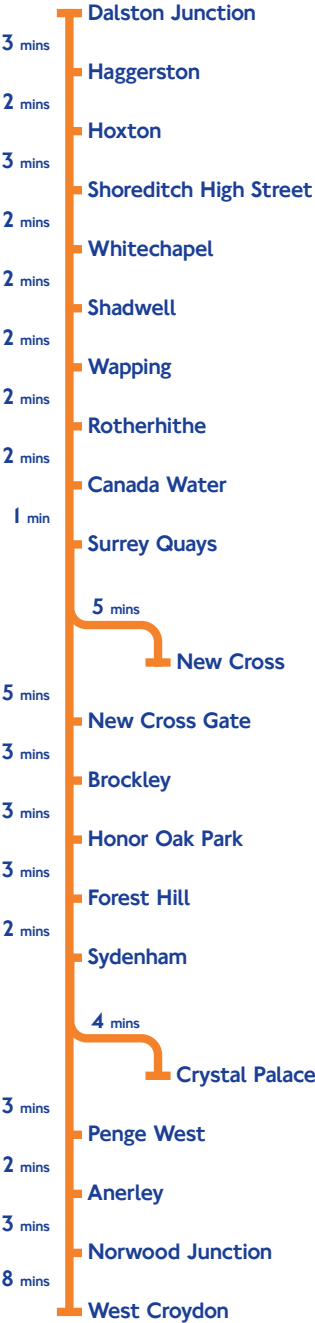

Average journey times between stations