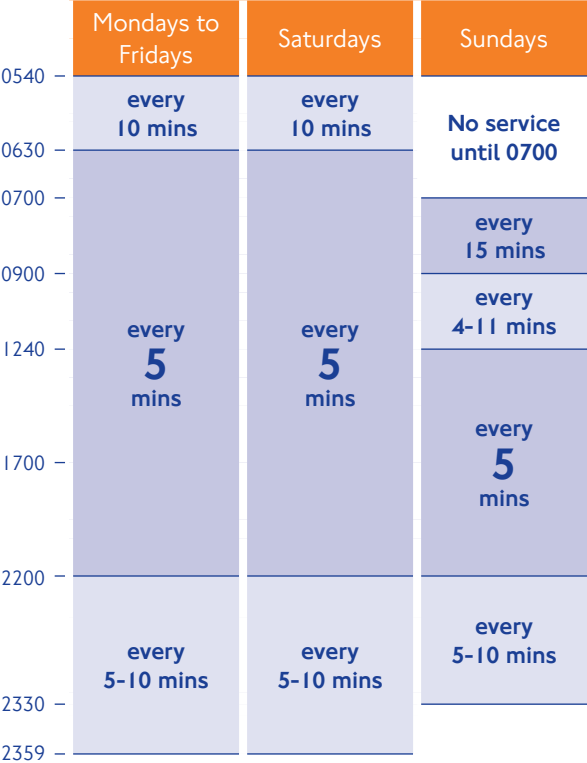

Dalston Junction - Surrey Quays frequencies at a glance

See pages 5-11 for full timetable of services between Surrey Quays and New Cross / Crystal Palace / West Croydon