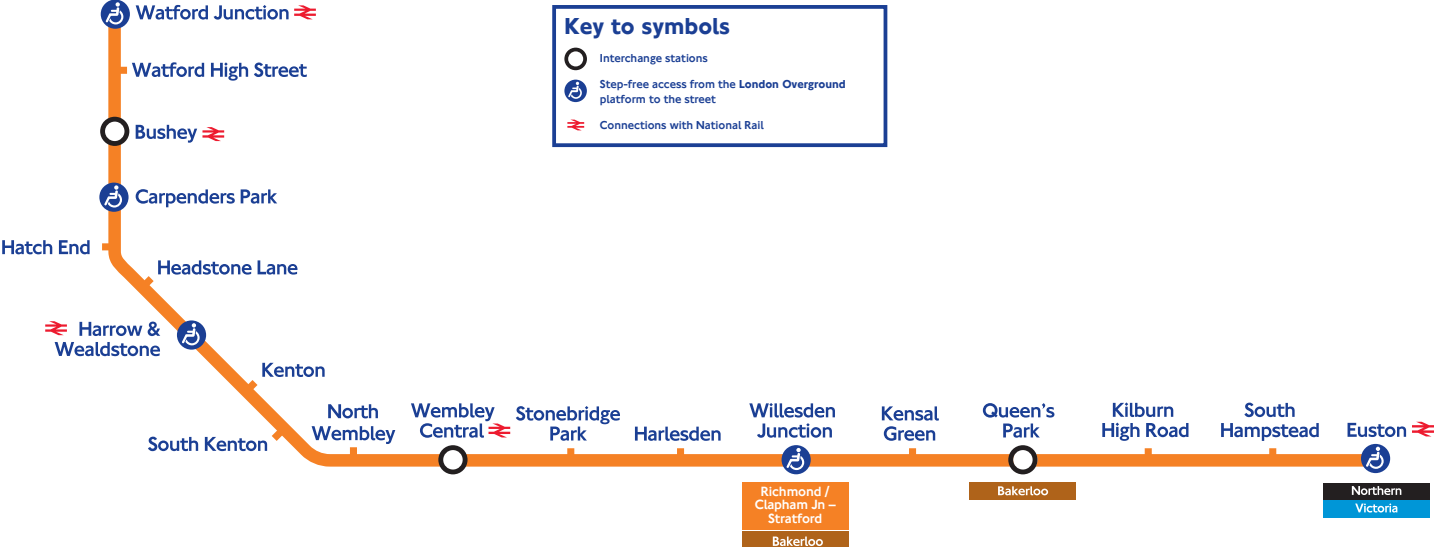

Watford Junction – Euston