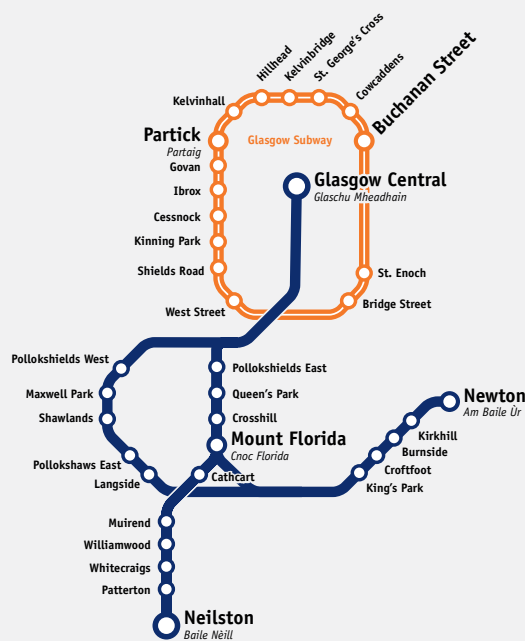

Please note that trains may divide en route – check with staff that you are in the correct portion of the train.

All ScotRail services and covered areas of stations are non-smoking. This includes electronic cigarettes.

Timetables available for other routes

Ayrshire, Inverclyde & Stranraer
 Central Scotland
 Dunbartonshire – Glasgow / Cumbernauld & Falkirk Grahamston
 Edinburgh & Glasgow – Aberdeen
 Edinburgh & Glasgow – Inverness
 Glasgow – Barrhead, Kilmarnock & Carlisle
 Glasgow – East Kilbride
 Glasgow – Edinburgh via Airside / Bathgate
 Glasgow – Edinburgh via Falkirk High
 Glasgow – Edinburgh & North Berwick / Dunbar
 Glasgow – Edinburgh via Shotts
 Glasgow – Maryhill / Anniesland

Glasgow – Paisley Canal
 Glasgow – Whifflet
 Inverness – Aberdeen
 Lanarkshire
 Newcraighall – Edinburgh & Fife
 North Highlands
 West Highlands

For Sleeper timetables please see the Caledonian Sleeper booklet