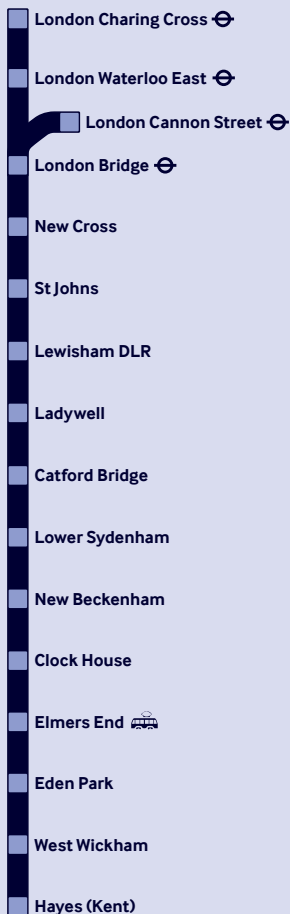

southeastern.

metro

8

Train times

20 May to 8 December 2012

(Excludes Olympic & Paralympic period)

For Olympic & Paralympic train times, please refer to the green Olympic & Paralympic timetables.

Hayes Metro line

This timetable shows all services between London and Hayes (Kent) via Lewisham, Catford Bridge and Elmers End.

Our full range of timetables

mainline

- 1 Kent Mainline (summary of key services)
- 2 Maidstone Mainline and Medway Valley line
- 3 Kent Mainline via Chatham
- 4 Kent Mainline via Ashford International
- 5 Hastings Mainline via Tunbridge Wells