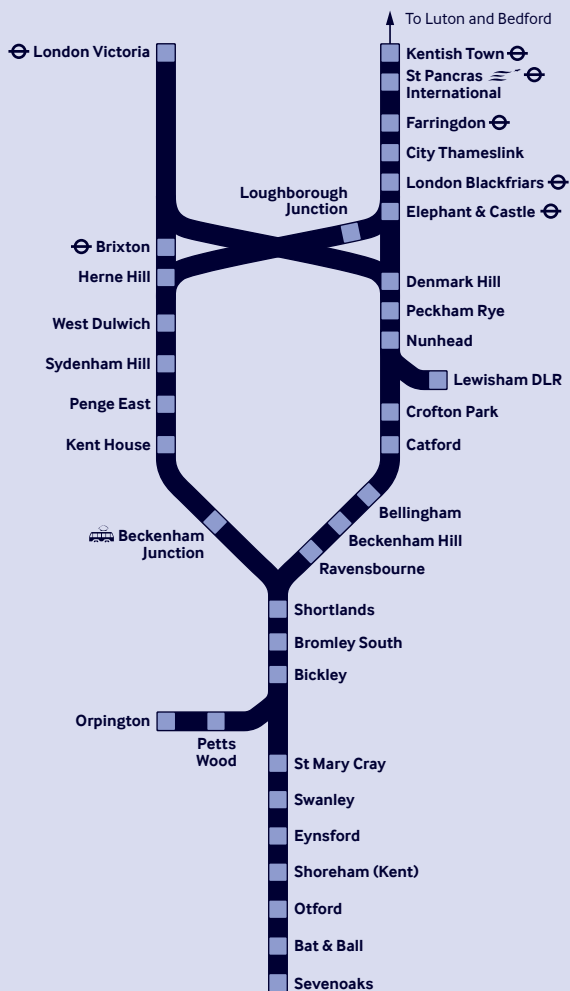

Train times

19 May to 7 December 2013

Orpington and Sevenoaks via Bromley South Metro lines

Contents

- 1 **Our full range of timetables**
- 2 **Notes & symbols**
- 3 **General information**
- 4 **Useful contact information**

6 **Summary**

All services, via all routes, between London, Bromley South, Petts Wood and Orpington.

29 **Table 10**

All services between London, Orpington and Sevenoaks via Herne Hill, Catford and Bromley South, including services between London and Herne Hill operated by First Capital Connect.

Our full range of timetables

mainline

- 1 Kent Mainline (summary of key services)
- 2 Maidstone Mainline and Medway Valley line
- 3 Kent Mainline via Chatham
- 4 Kent Mainline via Ashford International
- 5 Hastings Mainline via Tunbridge Wells